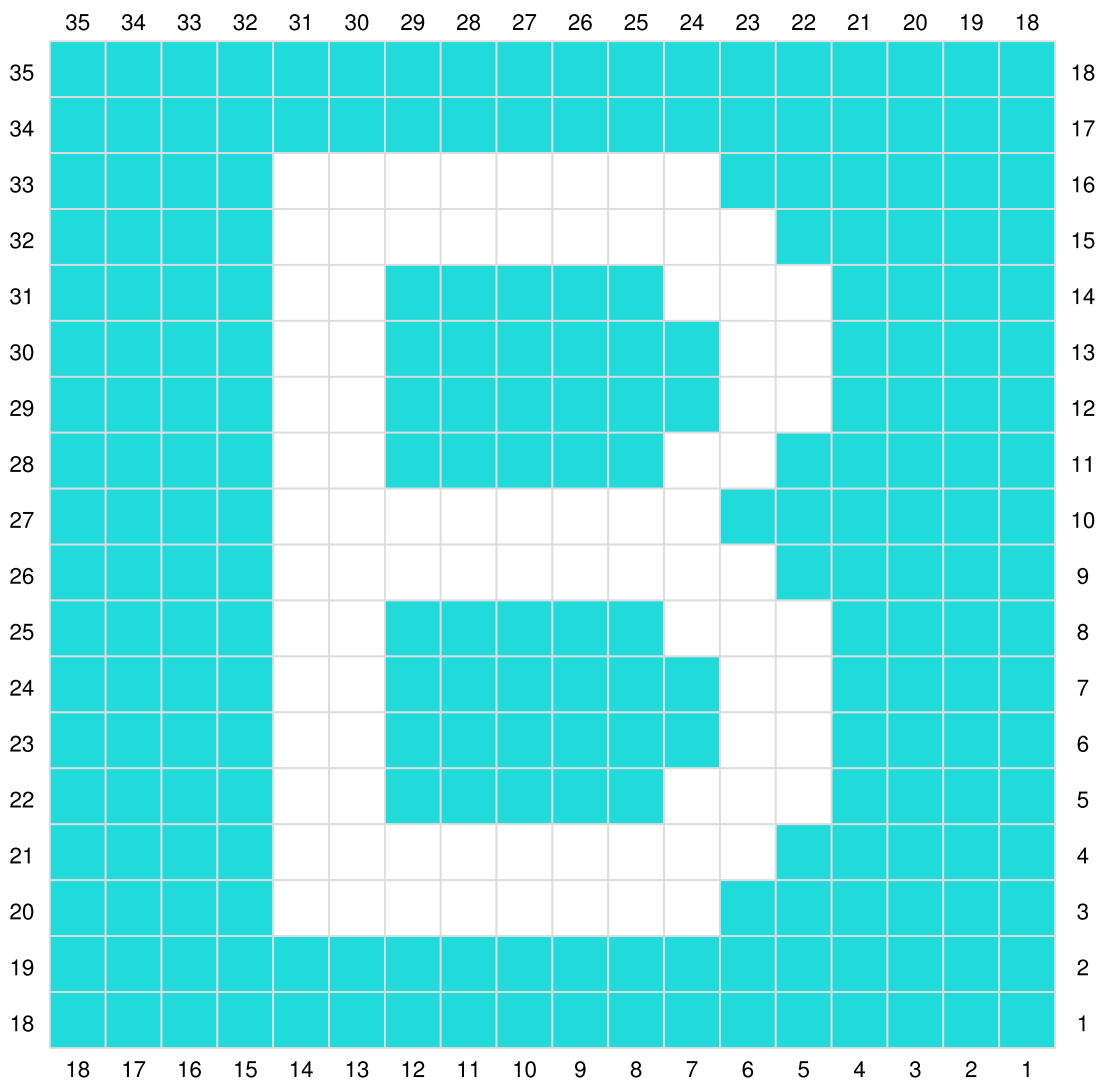

# Letter B Graph

LOVABLE LOOPS  
CROCHET DESIGNS

White  
Blue