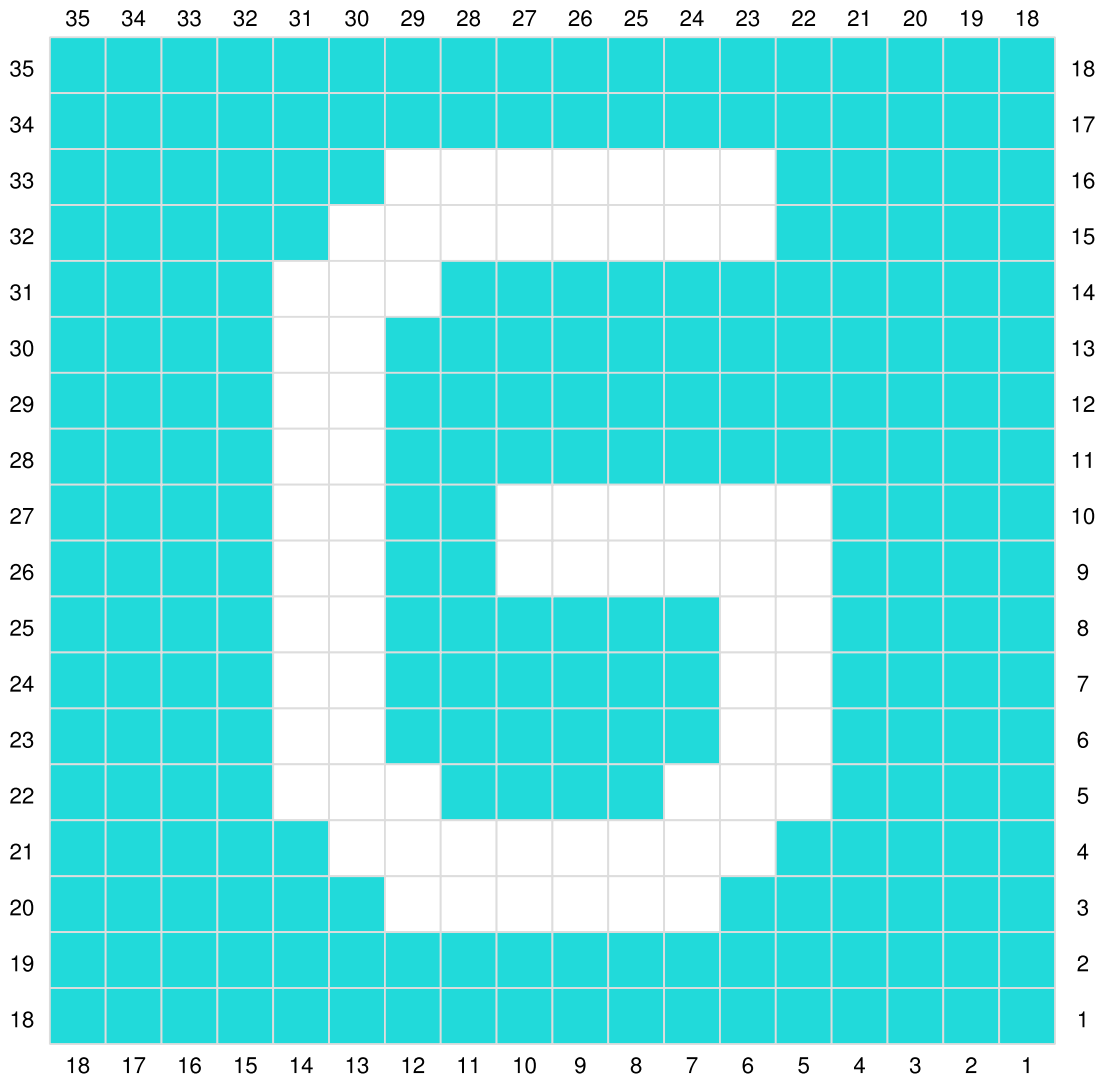

Letter G Graph

LOVABLE LOOPS
CROCHET DESIGNS

White
Blue