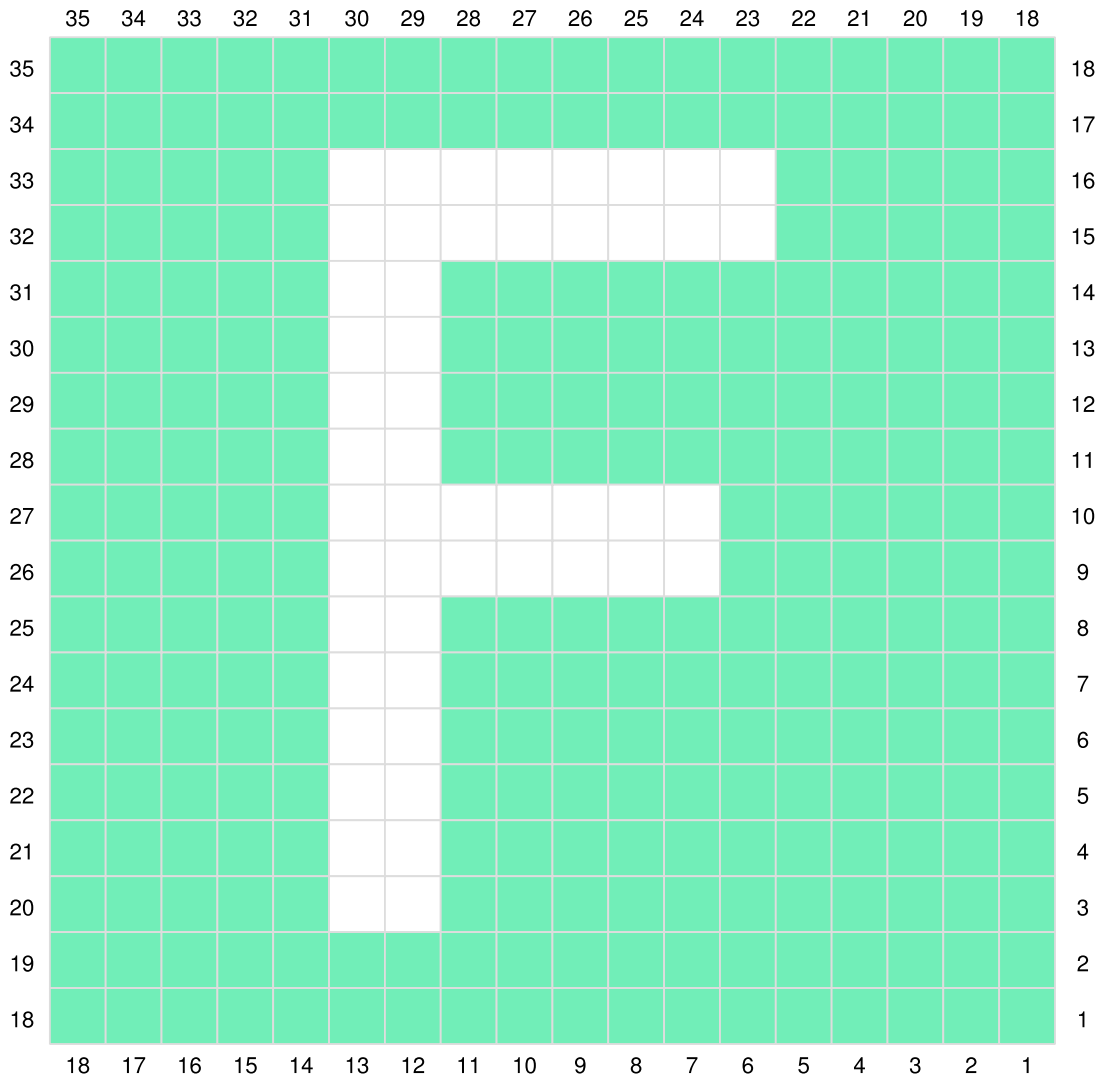

Letter F Graph

LOVABLE LOOPS
CROCHET DESIGNS

 White
 Green