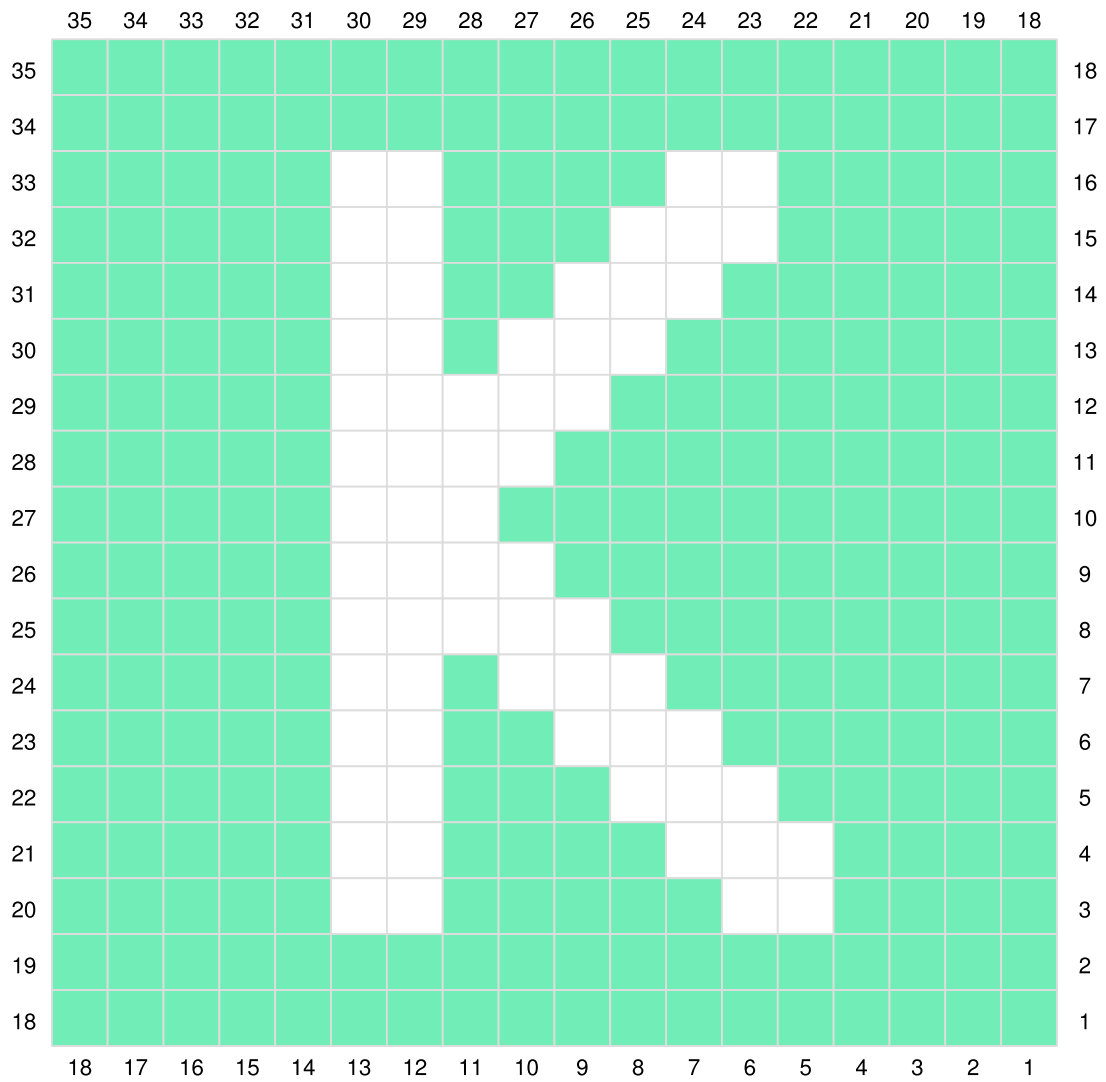

Letter K Graph

LOVABLE LOOPS
CROCHET DESIGNS

White
Green