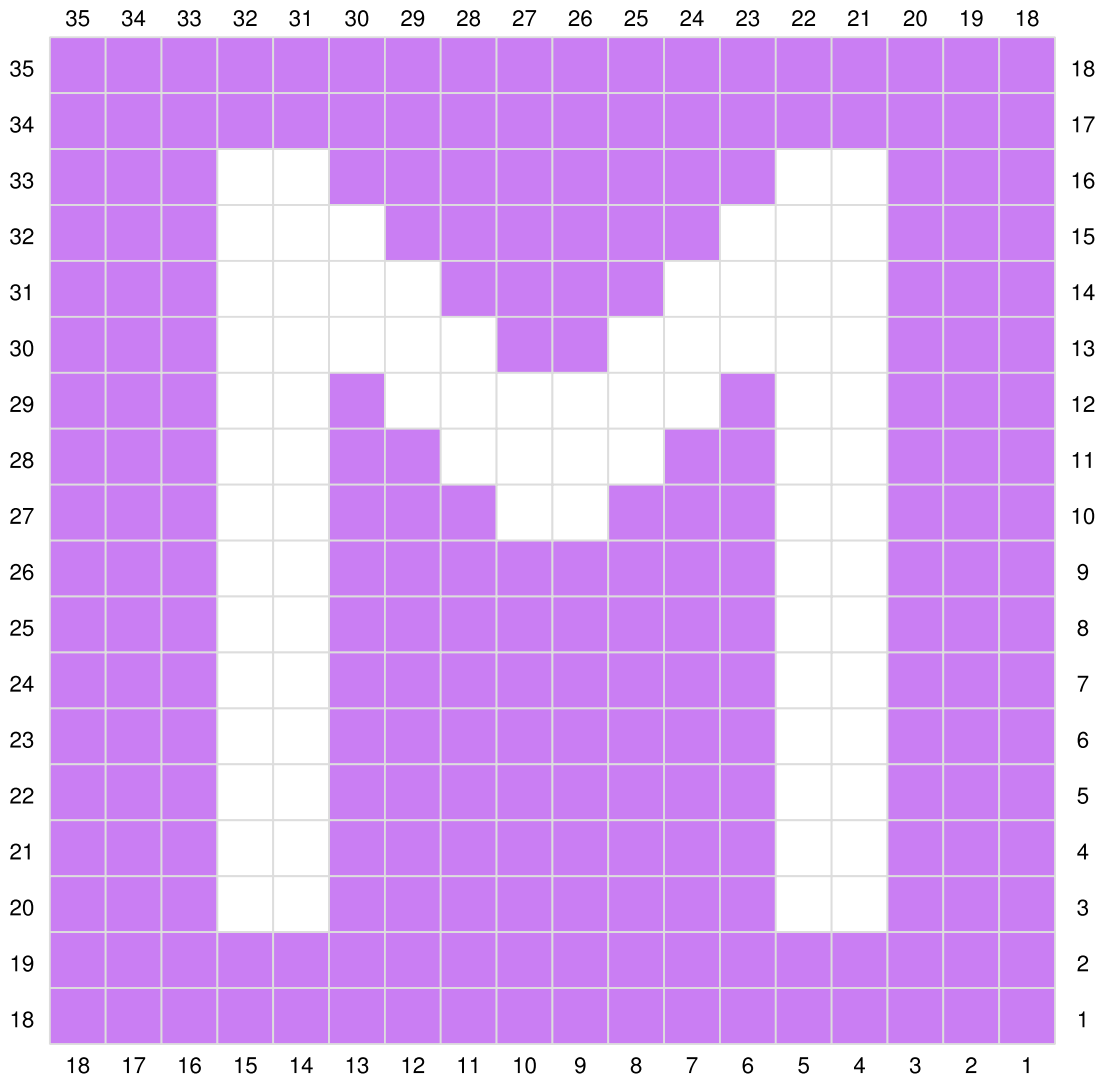

# Letter M Graph

LOVABLE LOOPS  
CROCHET DESIGNS

White  
Purple