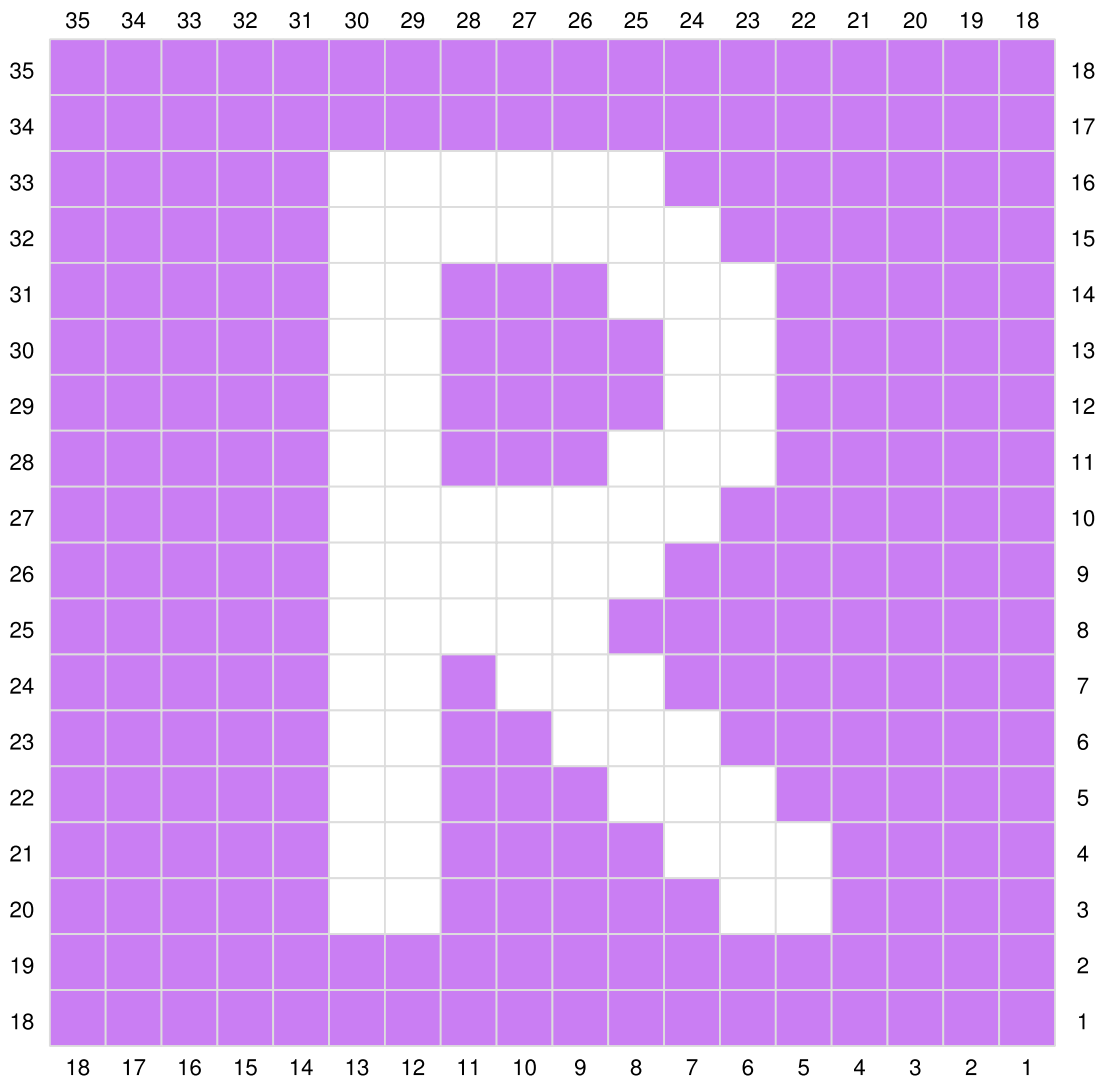

Letter R Graph

LOVABLE LOOPS
CROCHET DESIGNS

White
Purple