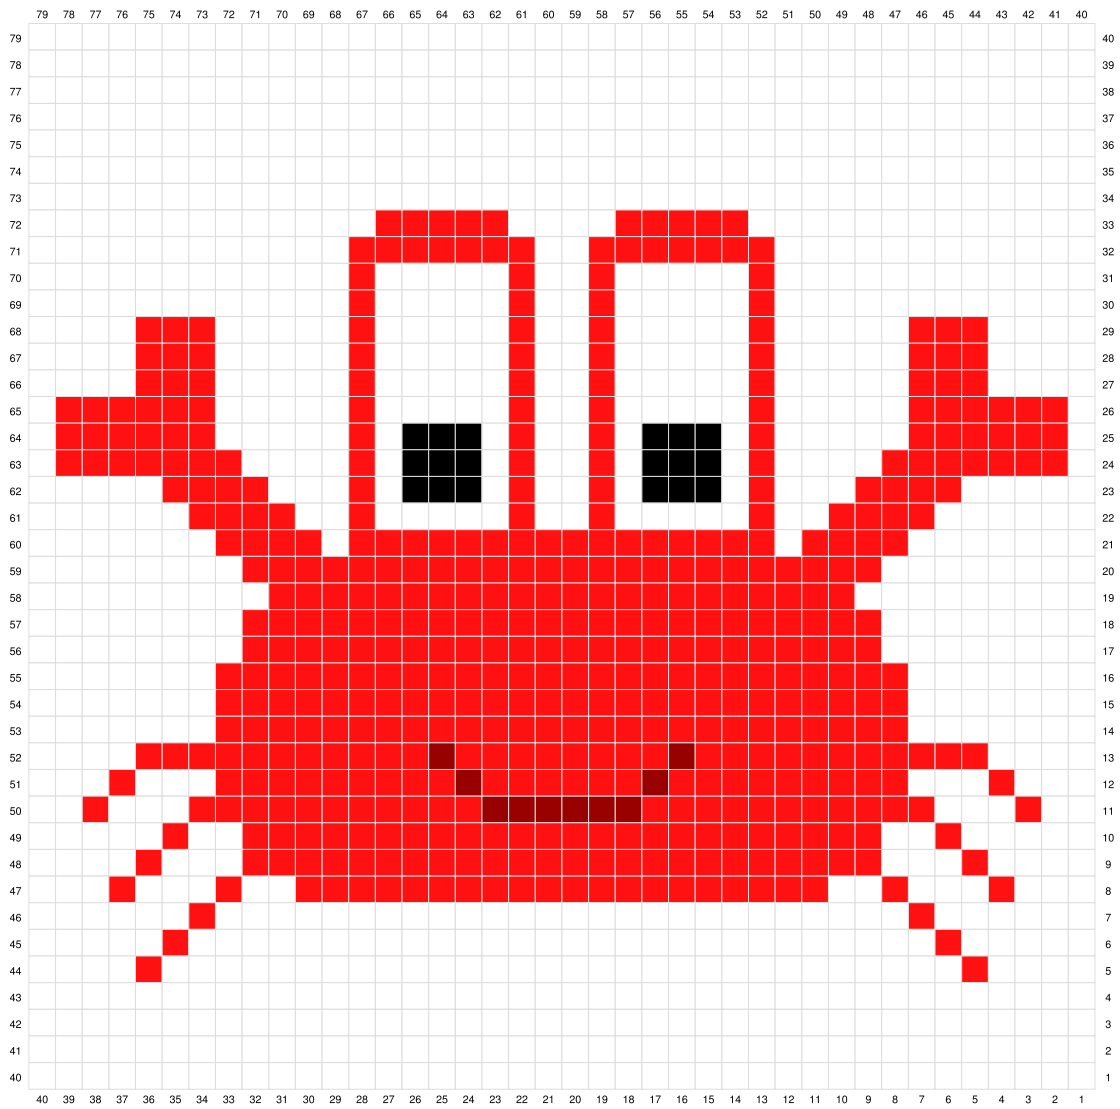

# Crab Graph

LovableLoops.com

- Red
- White
- Black
- Maroon