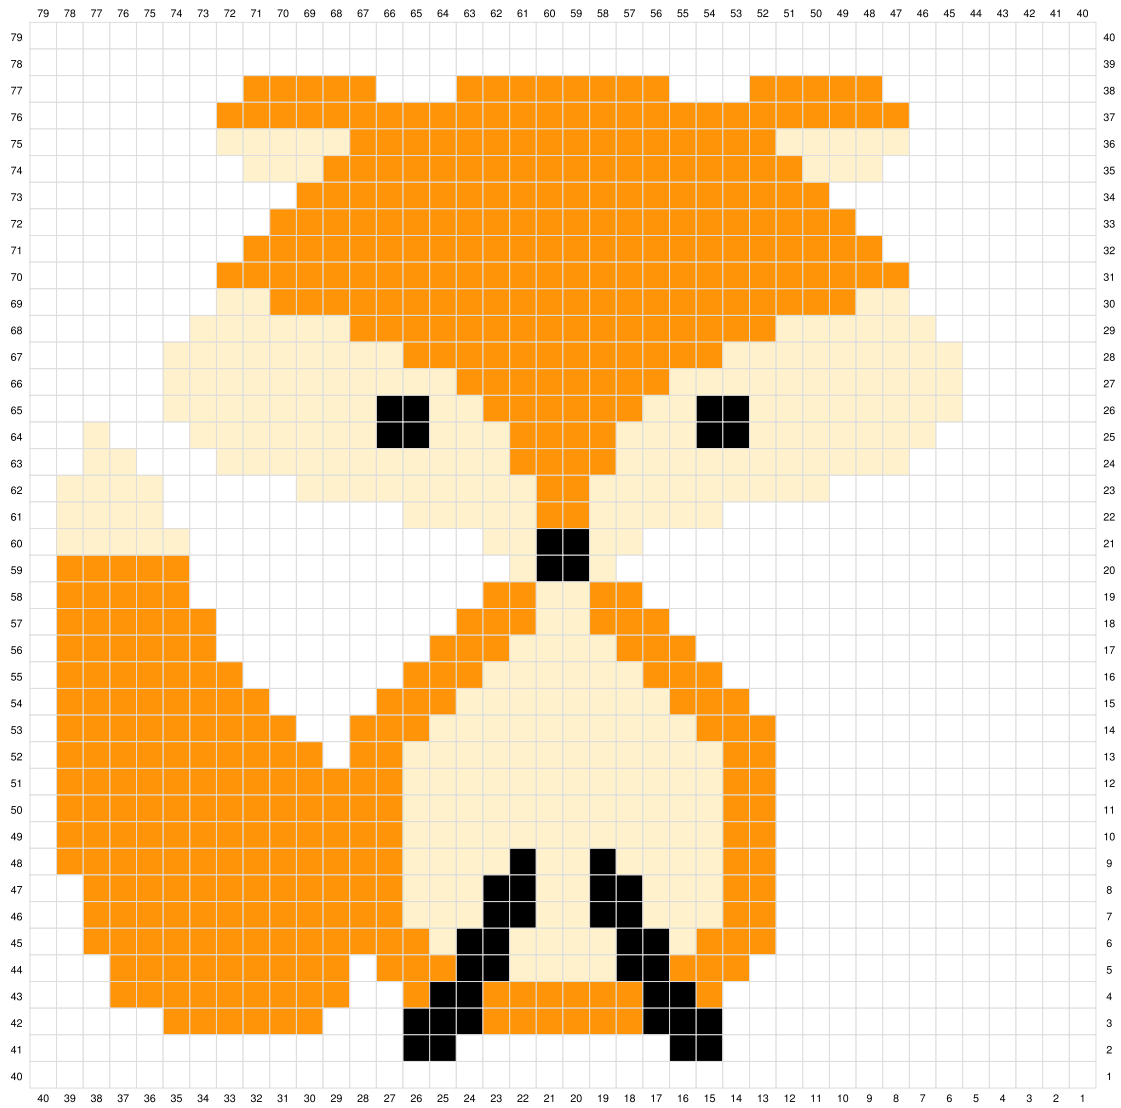

# Fox Graph

LovableLoops.com

- Orange
- White
- Black
- Cream