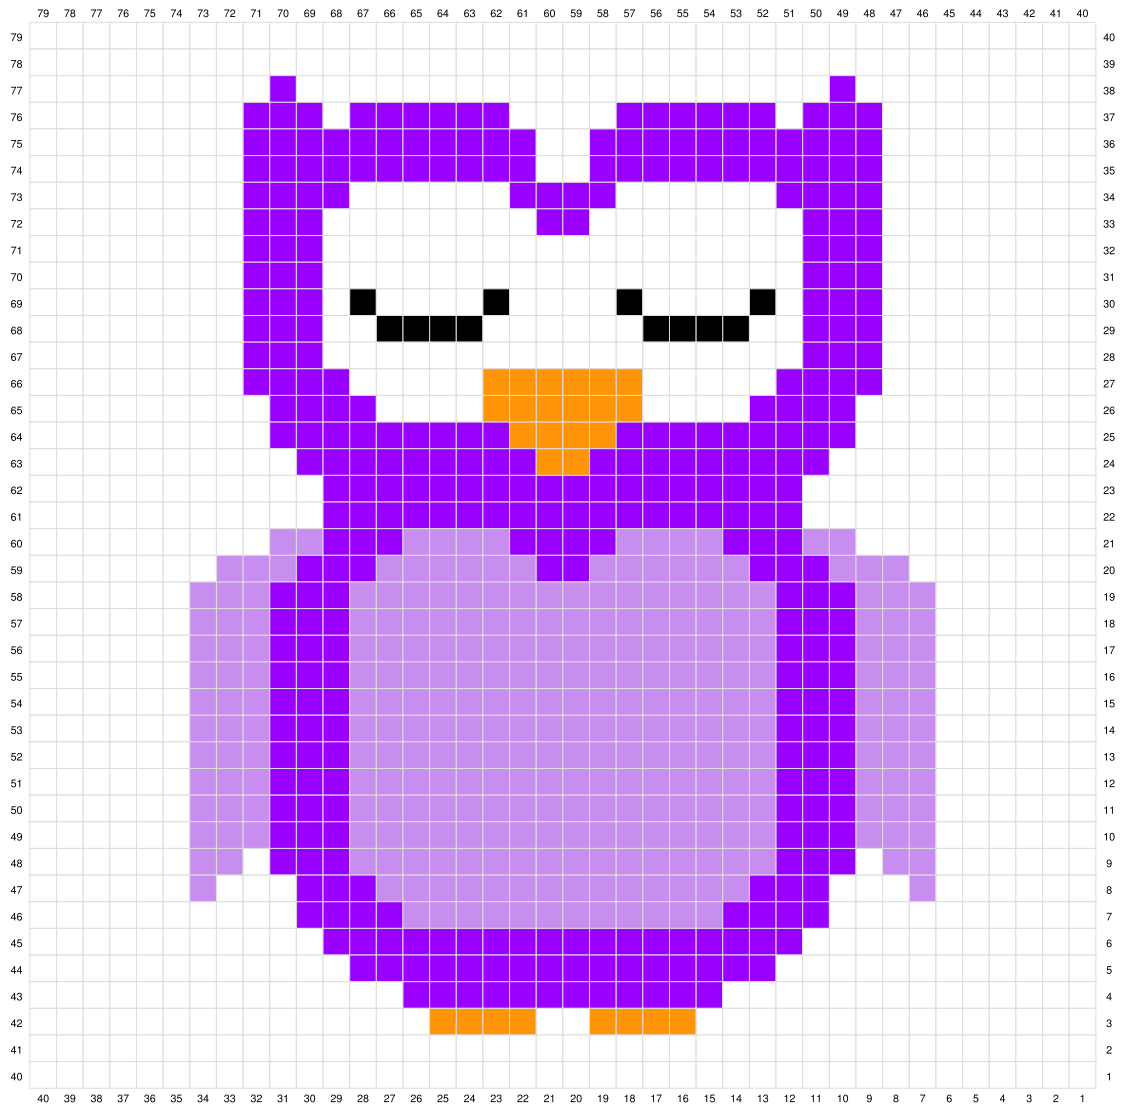

# Owl Graph

LovableLoops.com

-  Orange
-  White
-  Black
-  Purple
-  Light Purple