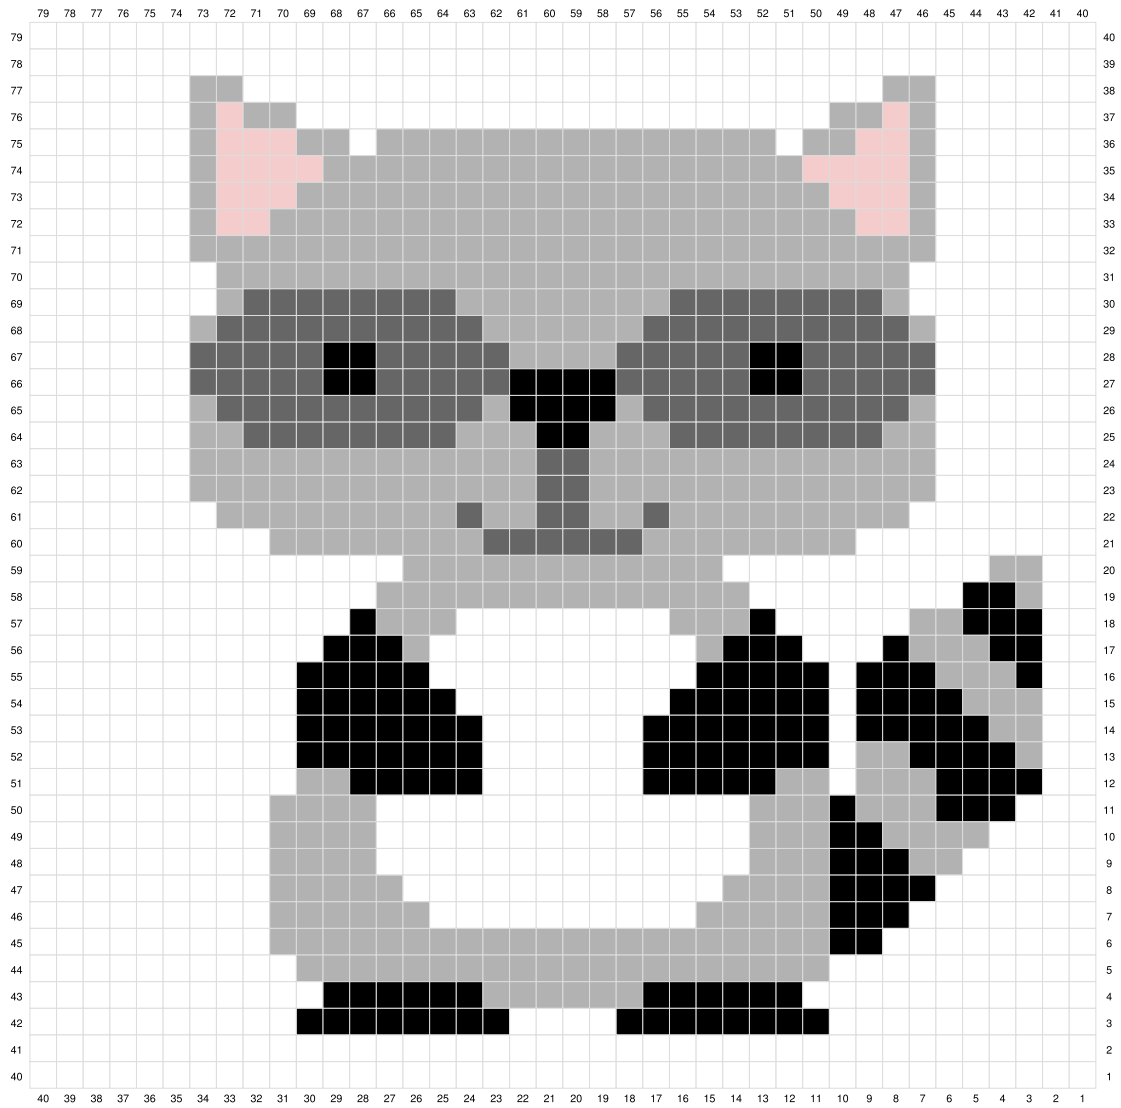

# Raccoon Graph

LovableLoops.com

- White
- Black
- Gray
- Pink
- Dark Gray