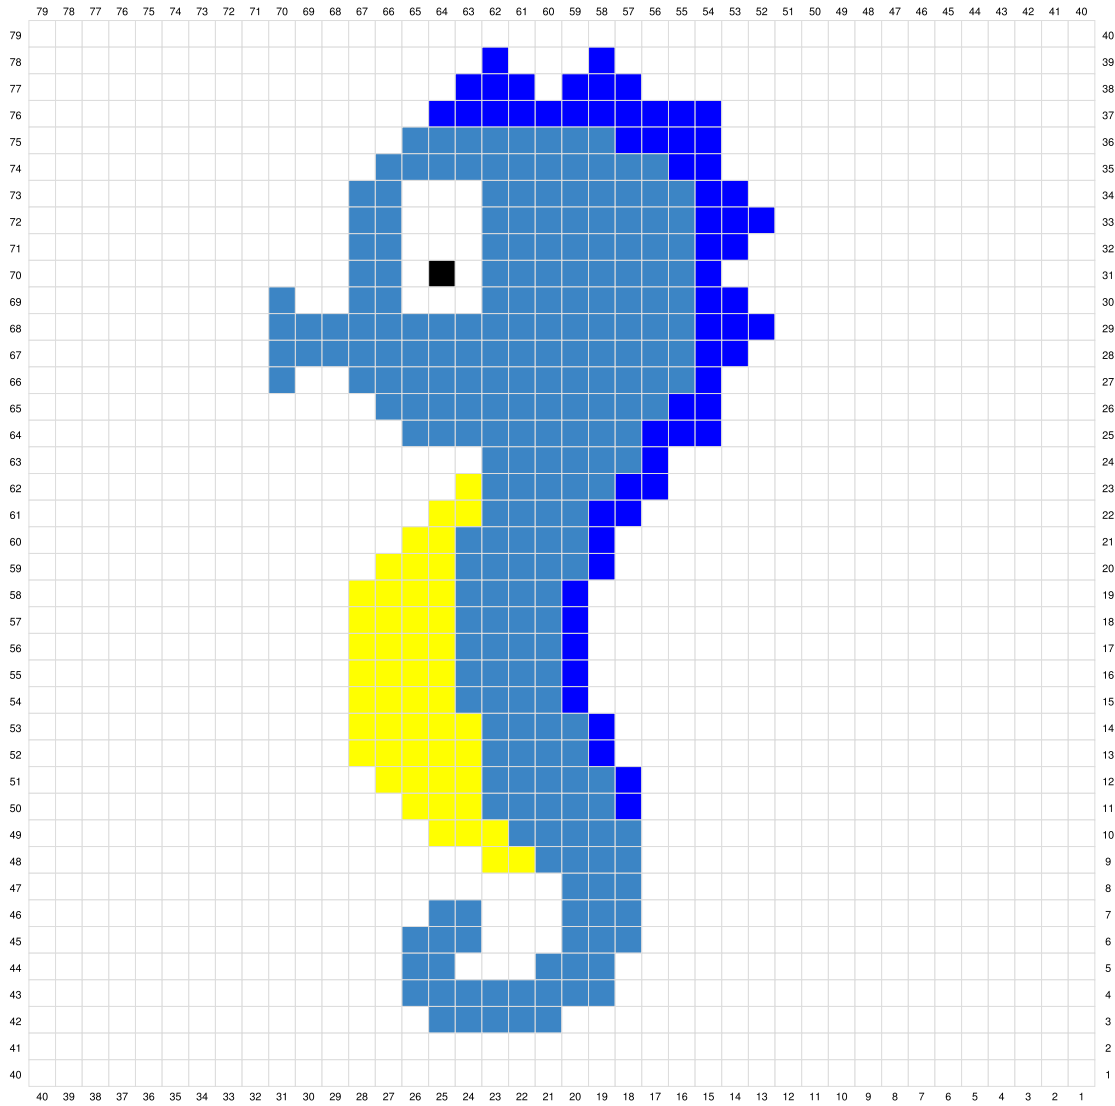

Sea Horse Graph

LovableLoops.com

- White
- Black
- Blue
- Dark Blue
- Yellow