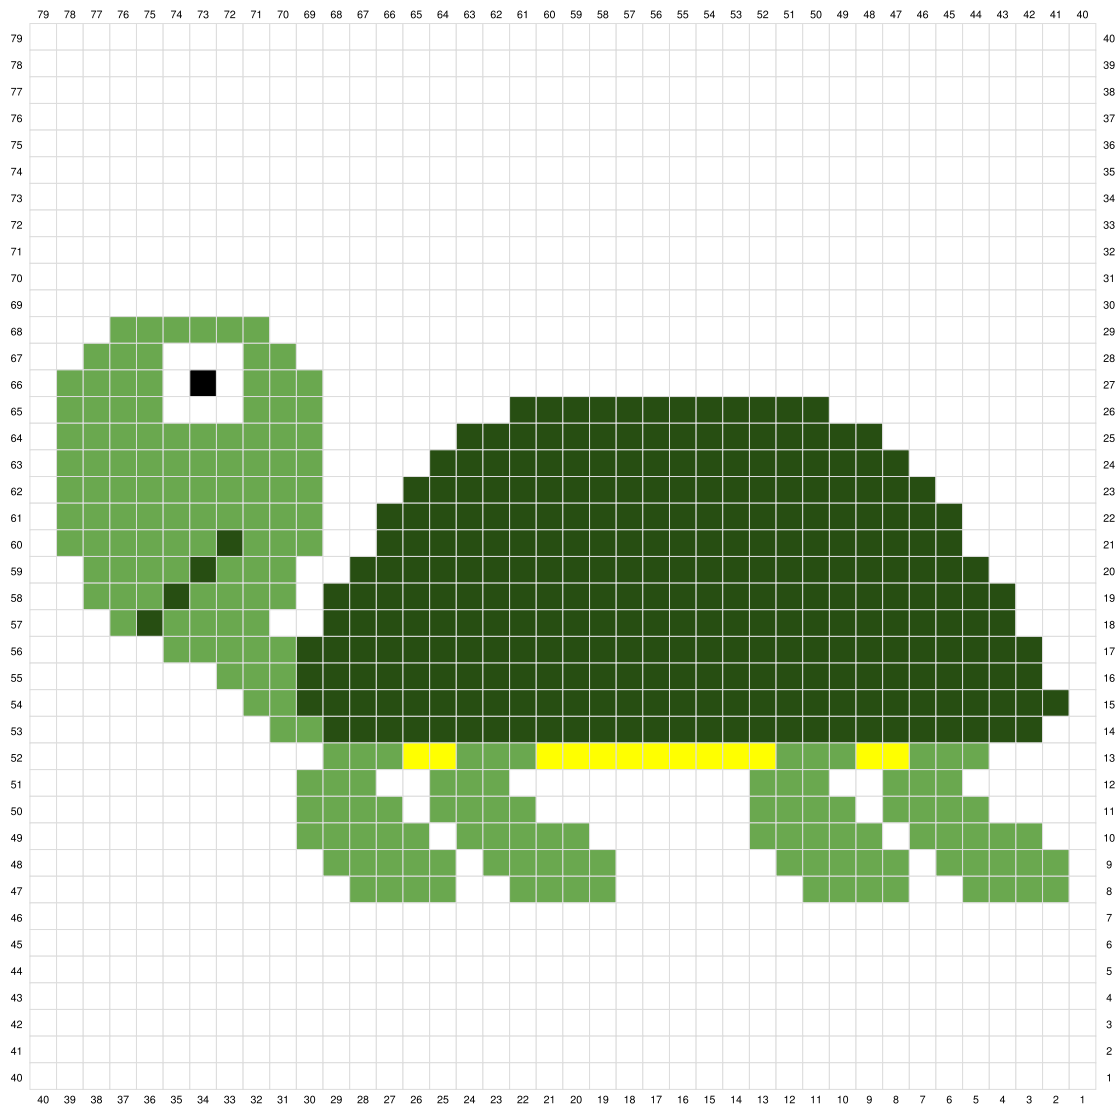

Turtle Graph

LovableLoops.com

- White
- Black
- Yellow
- Green
- Dark Green