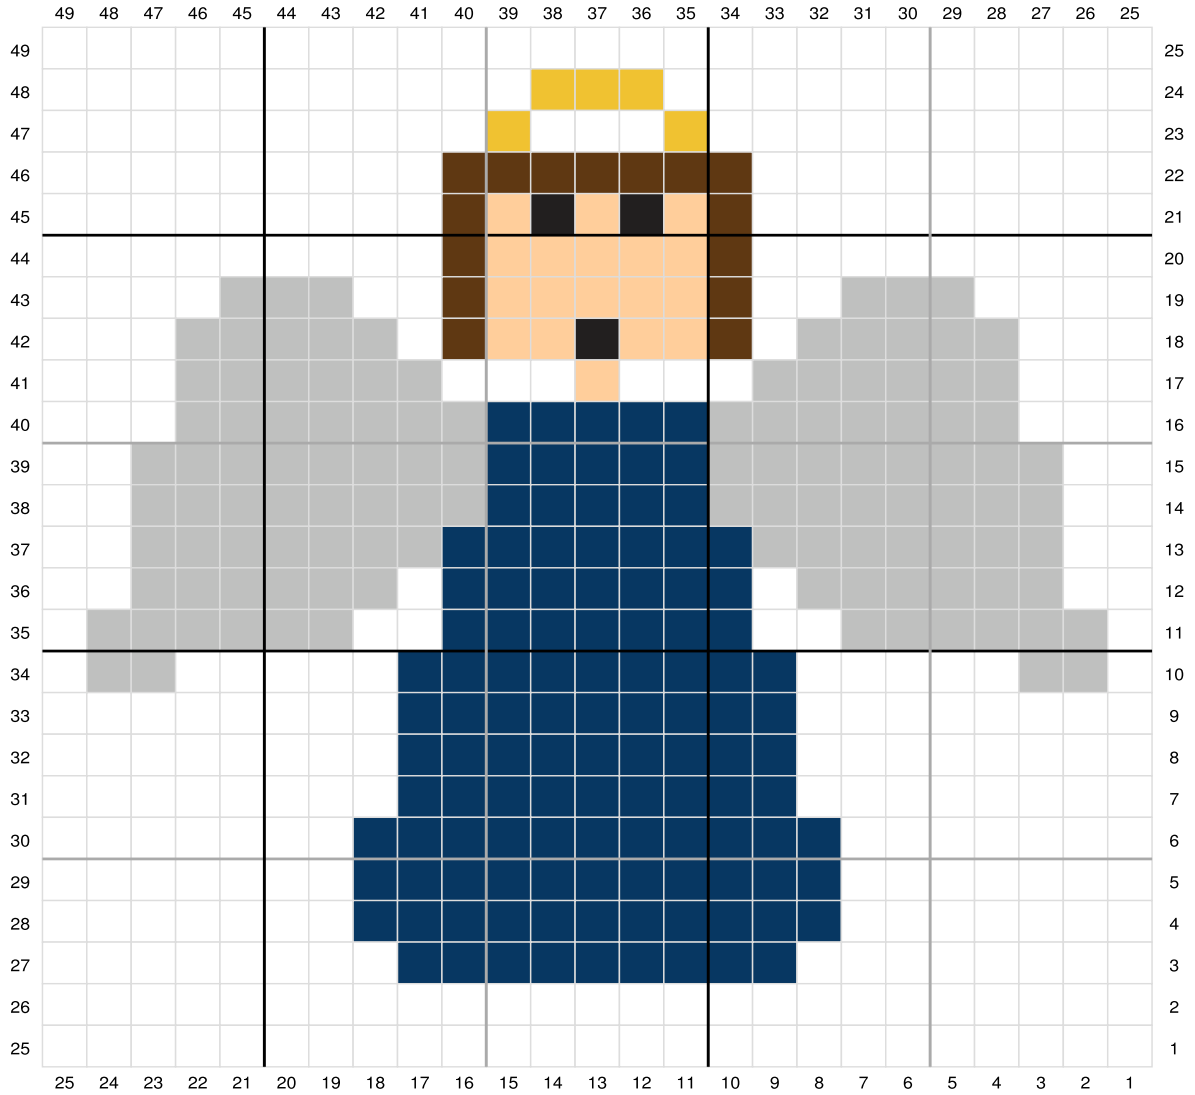

Angel Graph

LovableLoops.com

- White
- Gray
- Skin Color
- Black
- Blue
- Gold
- Dark Brown