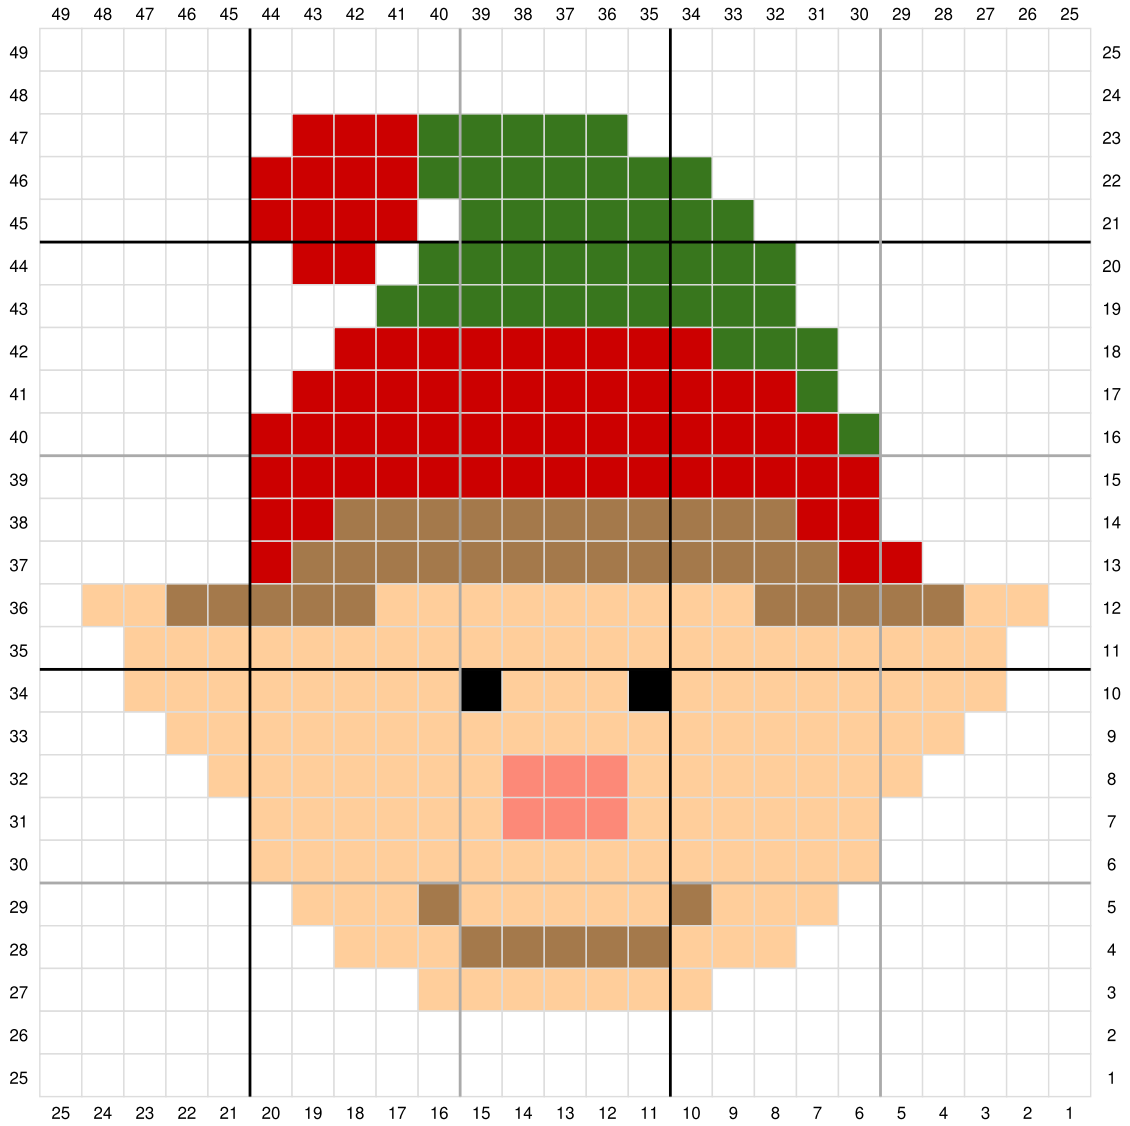

Elf Graph

LovableLoops.com

- White
- Red
- Green
- Brown
- Skin Color
- Pink
- Black