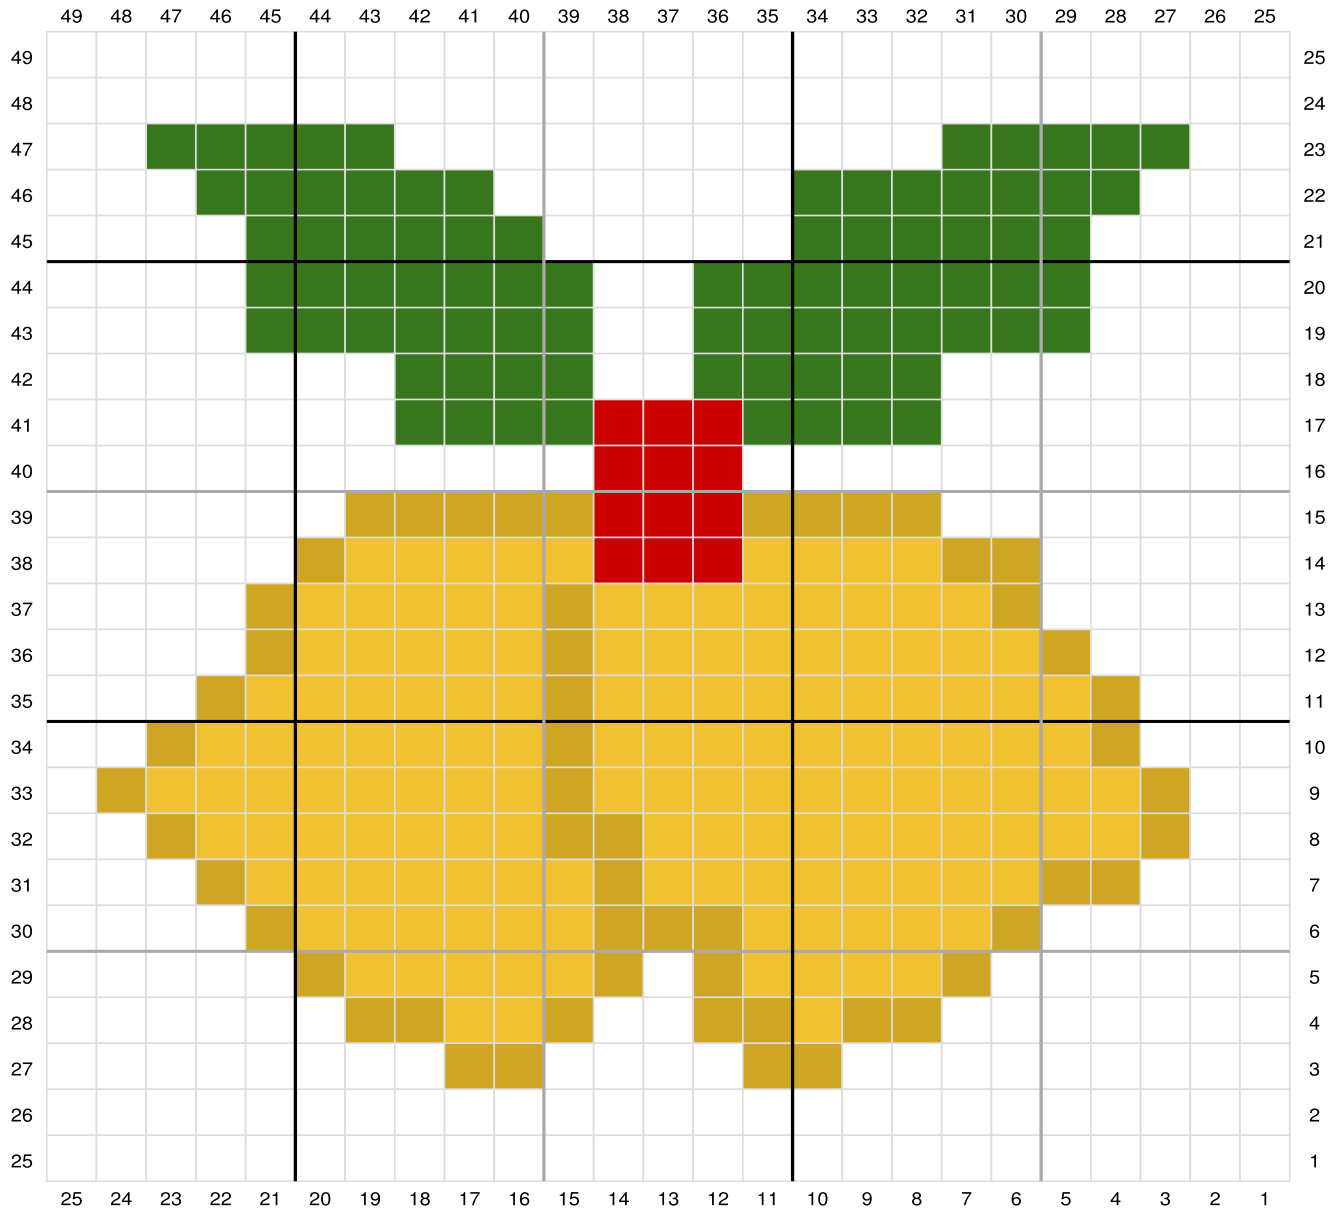

Jingle Bells Graph

LovableLoops.com

-  White
-  Green
-  Gold
-  Red
-  Dark Gold