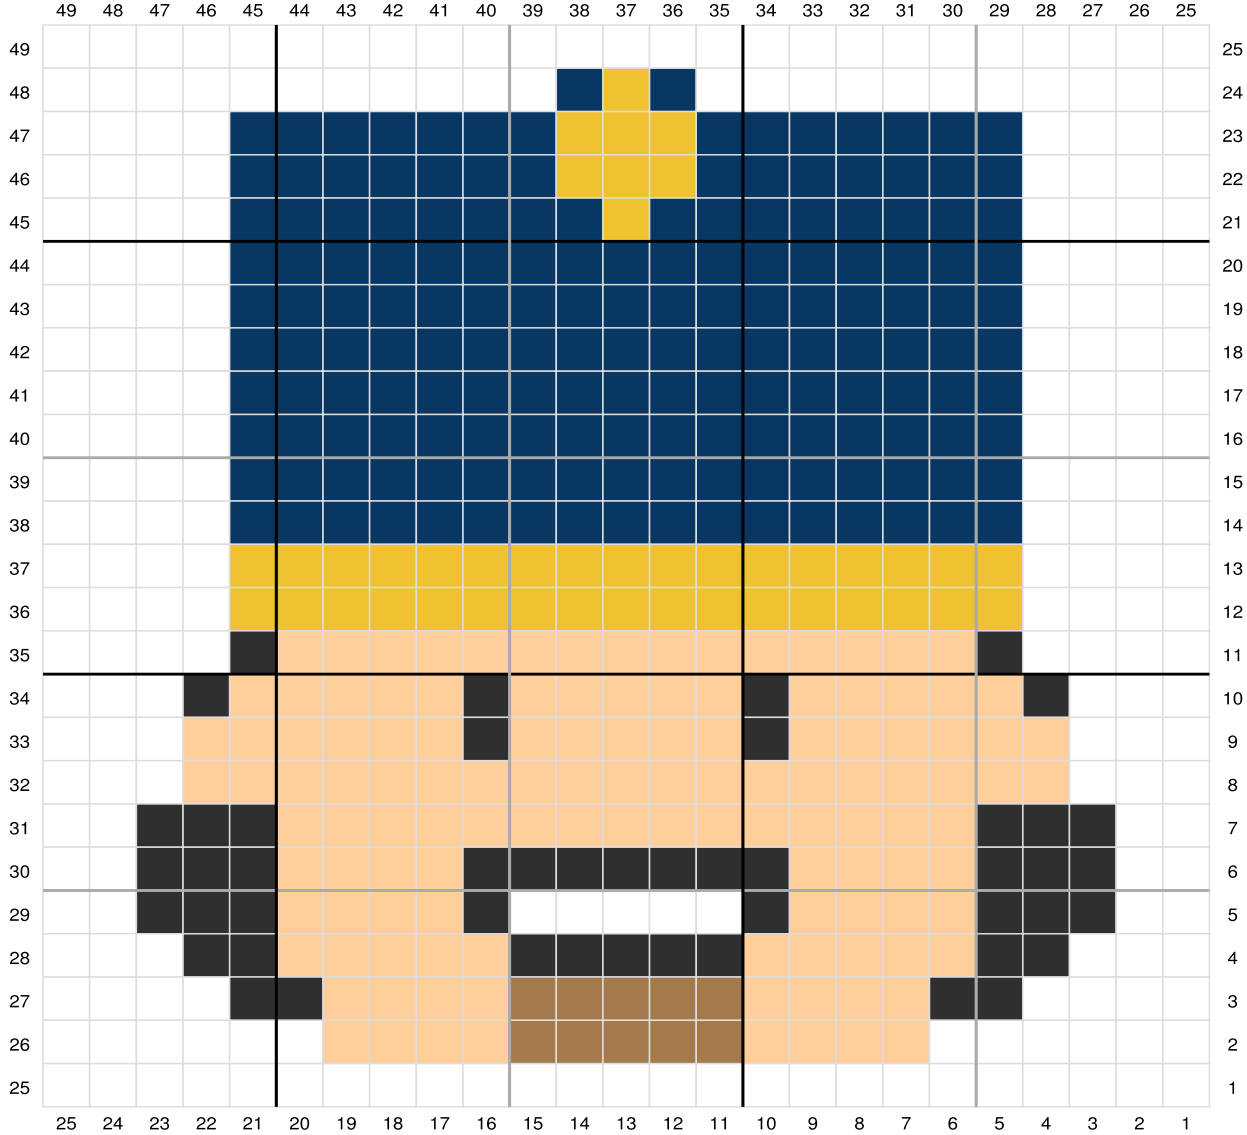

# Nutcracker Graph

LovableLoops.com

- White
- Blue
- Gold
- Black
- Skin Color
- Brown