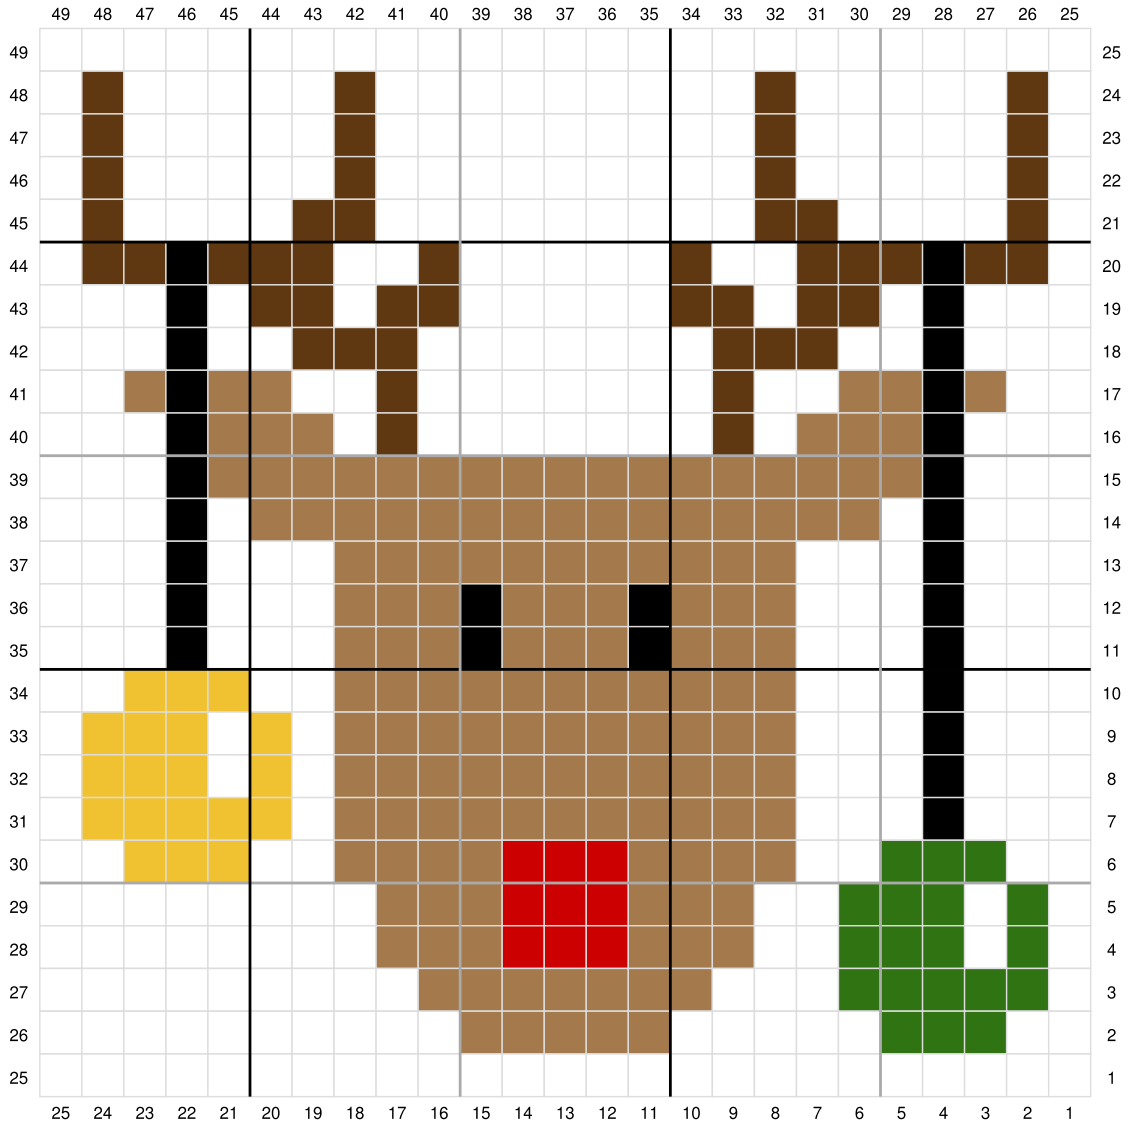

Rudolph Graph

LovableLoops.com

- White
- Dark Brown
- Brown
- Gold
- Black
- Green
- Red