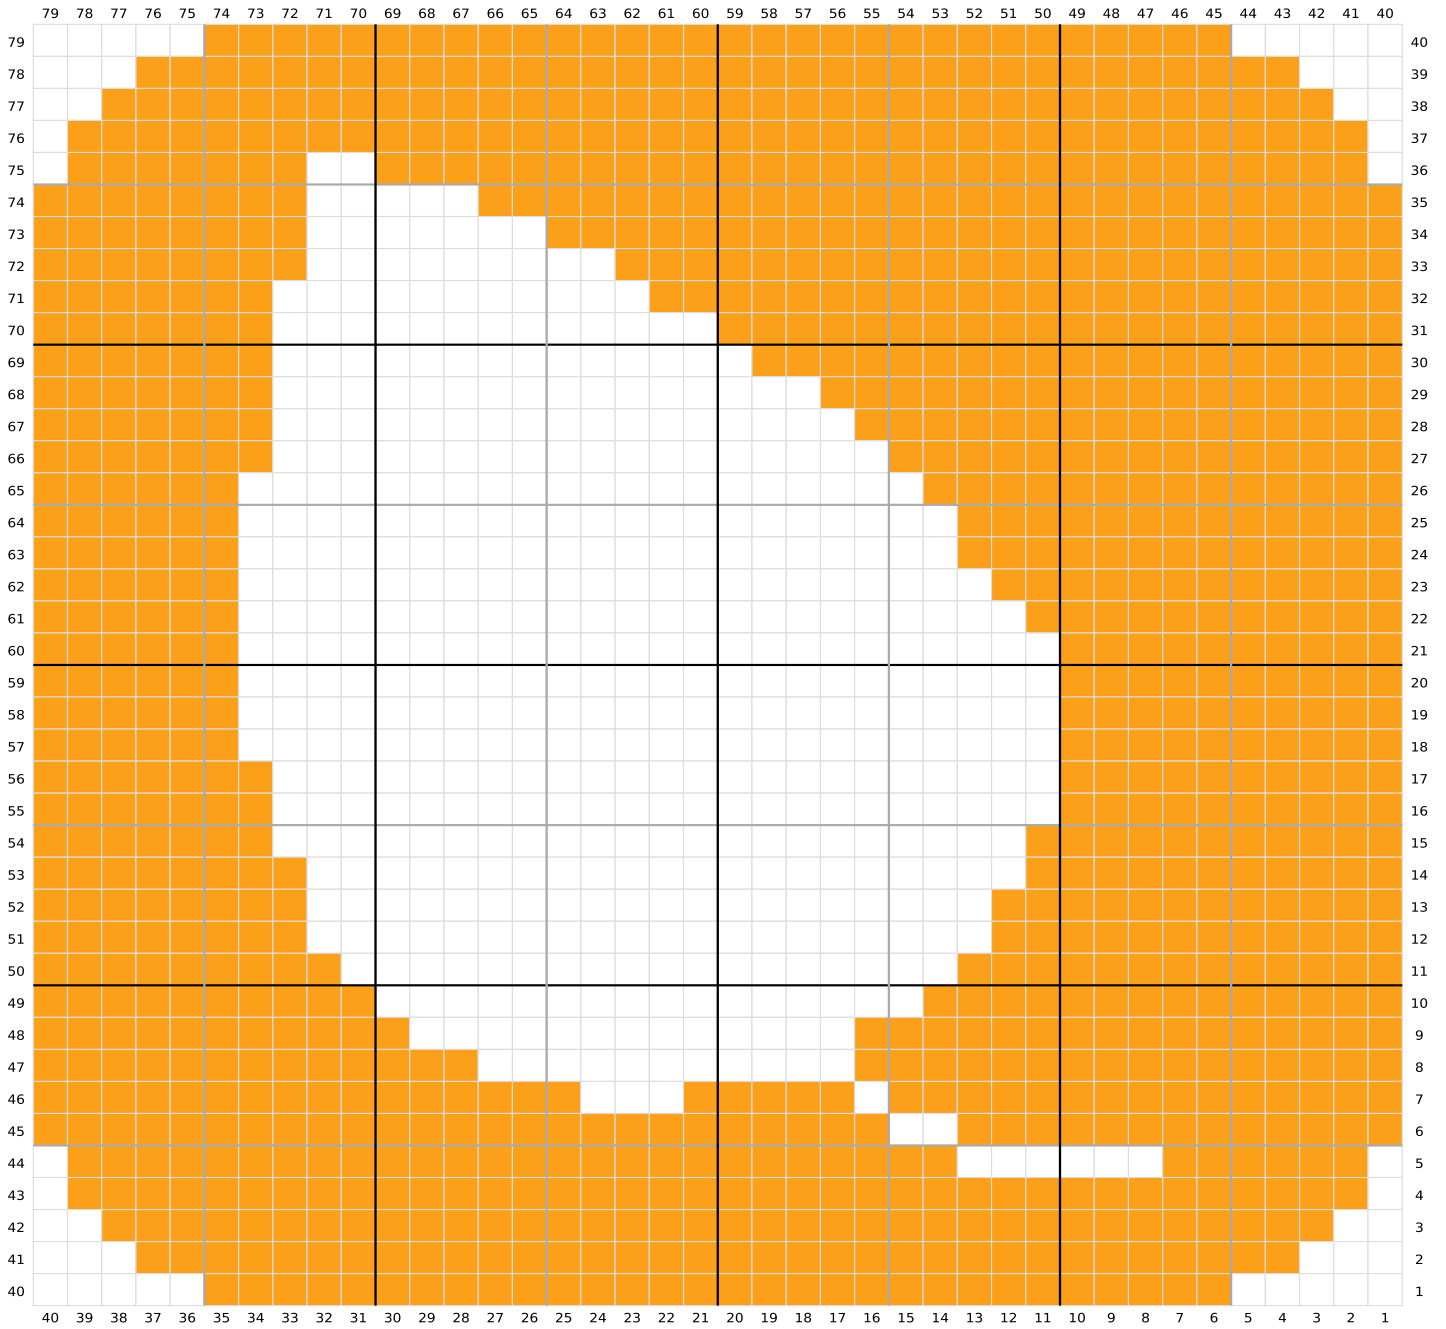

# Fall Graph

LovableLoops.com

- Orange
- White