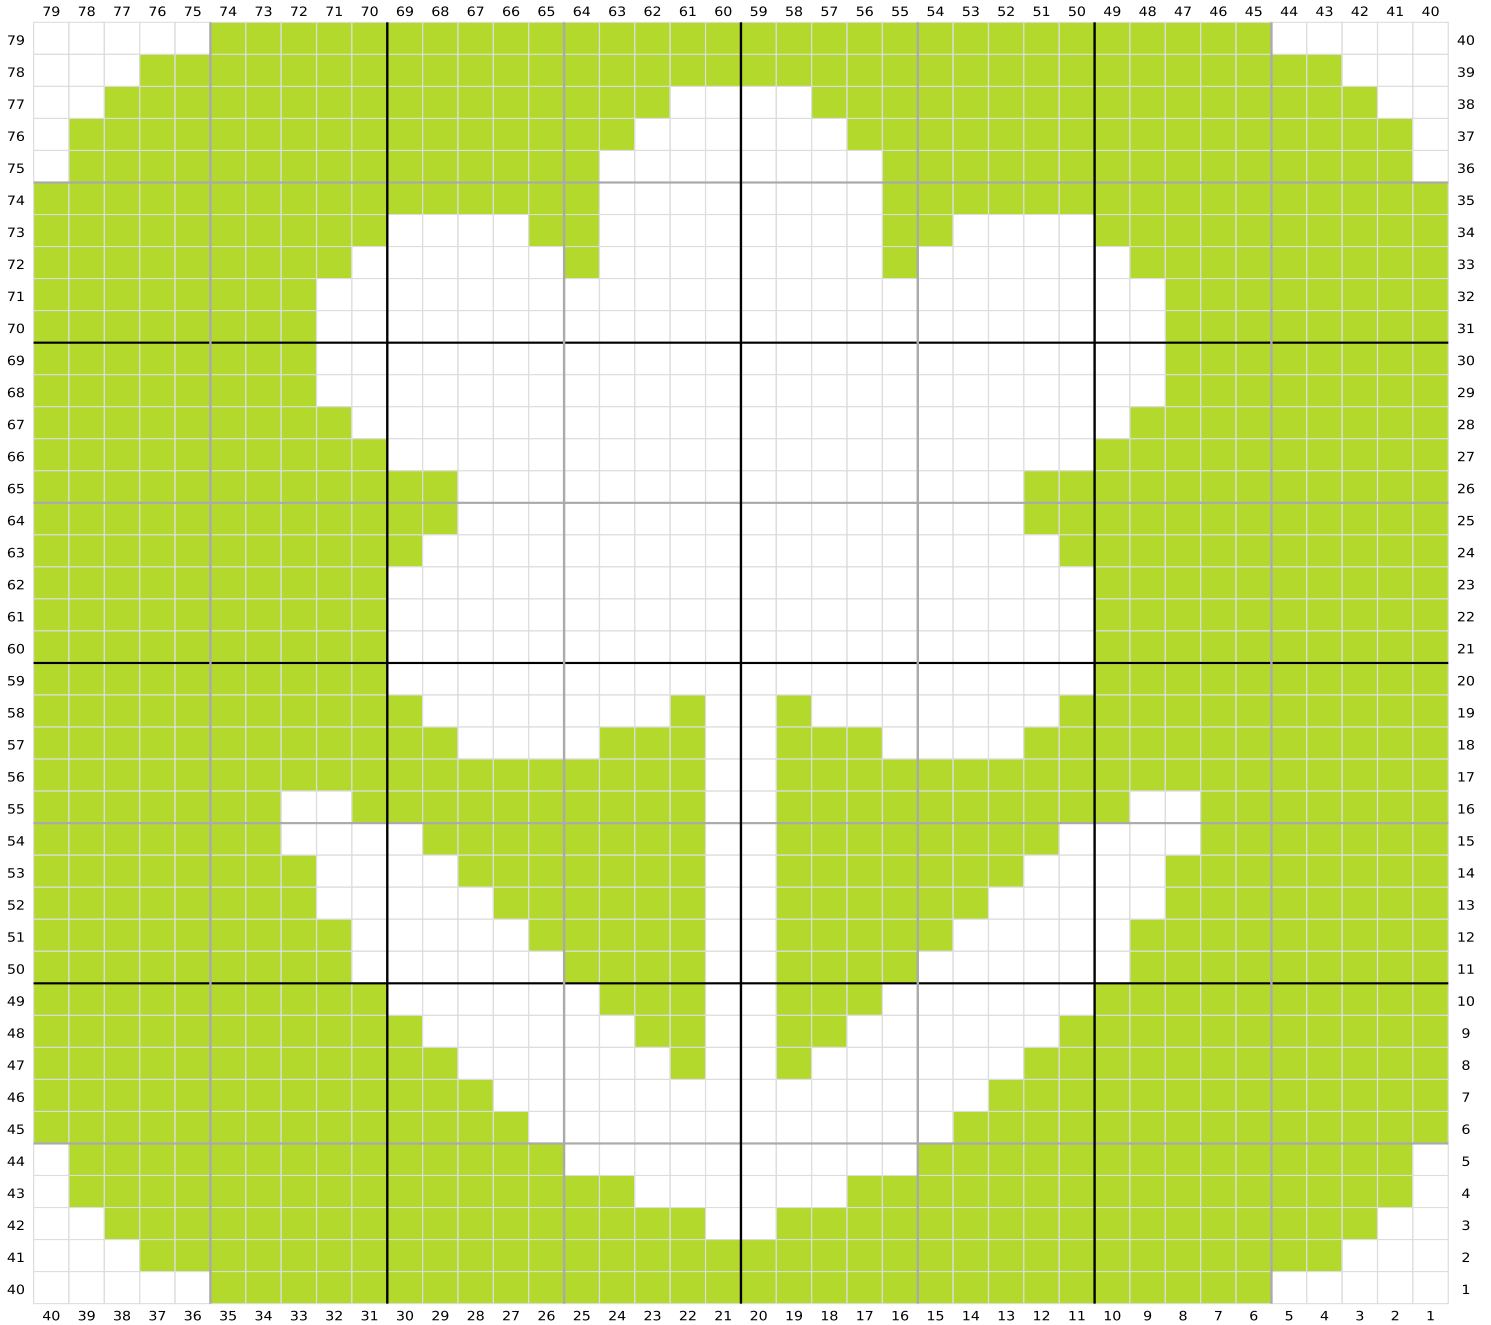

Spring Graph

LovableLoops.com

Green
White