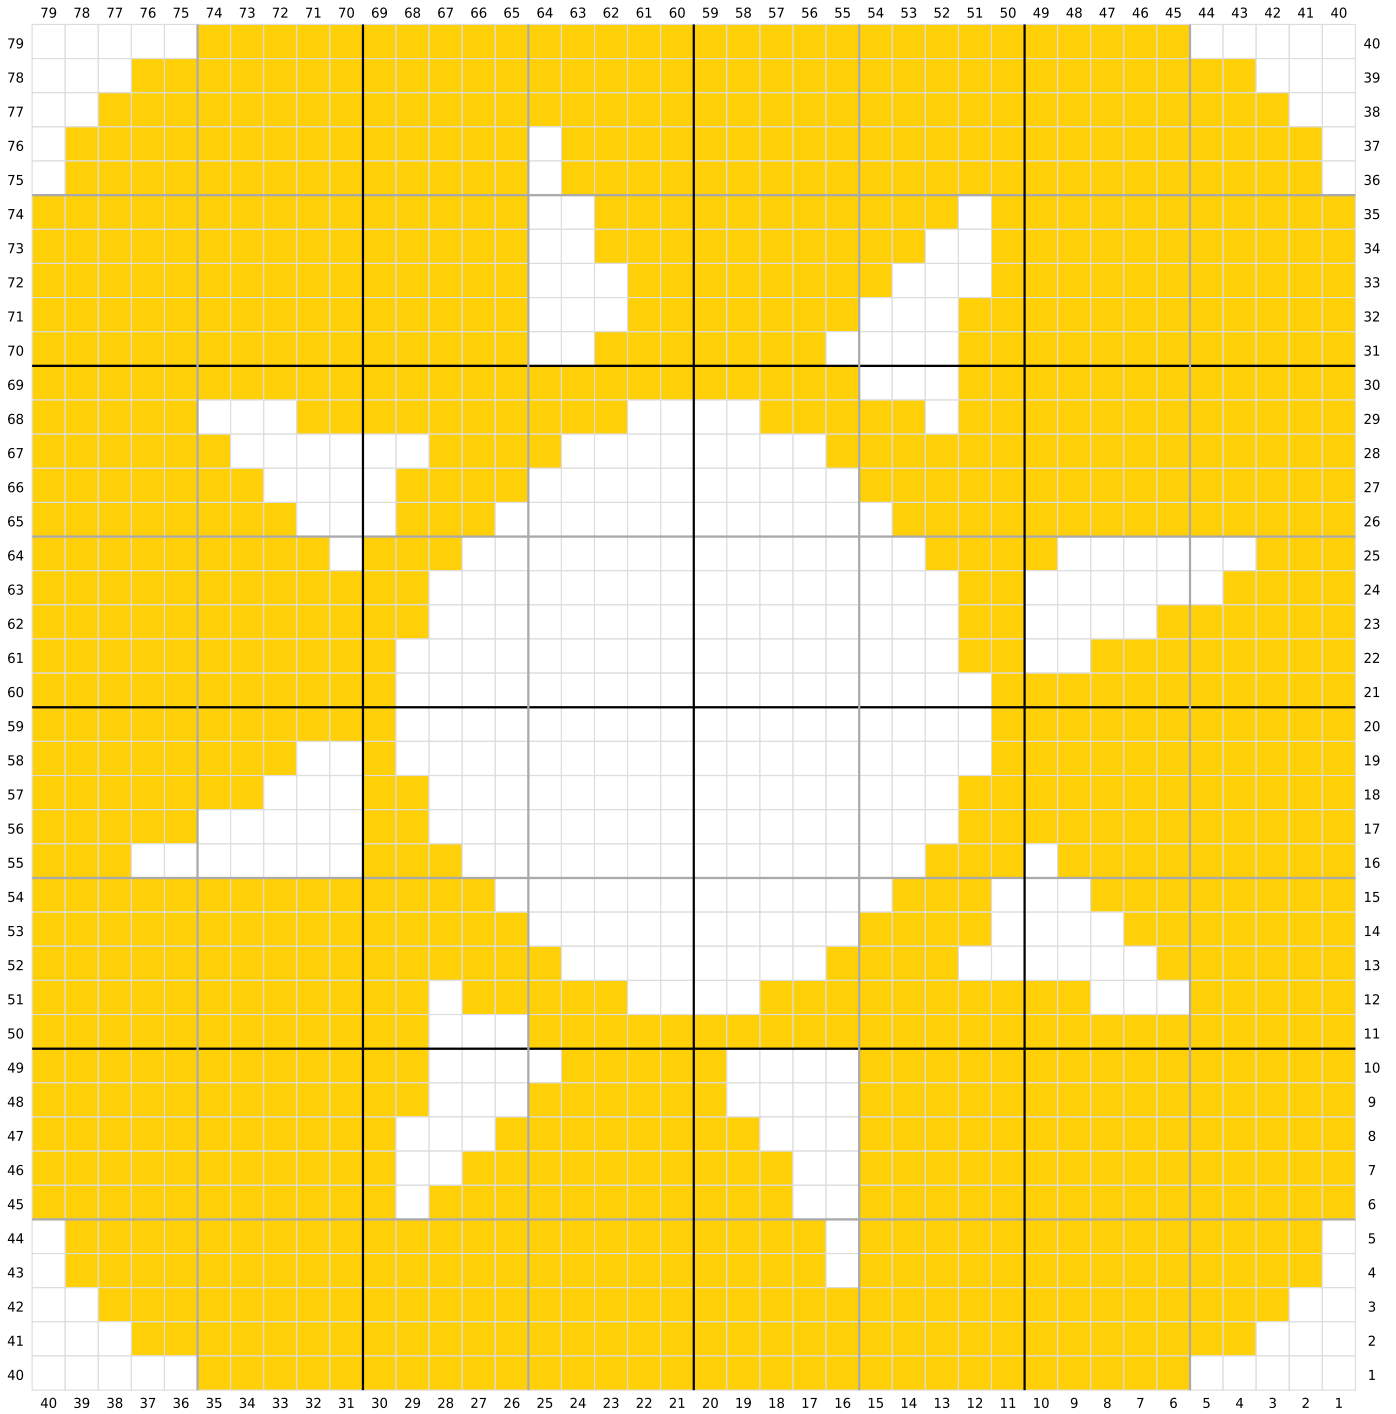

Summer Graph

LovableLoops.com

White
Yellow