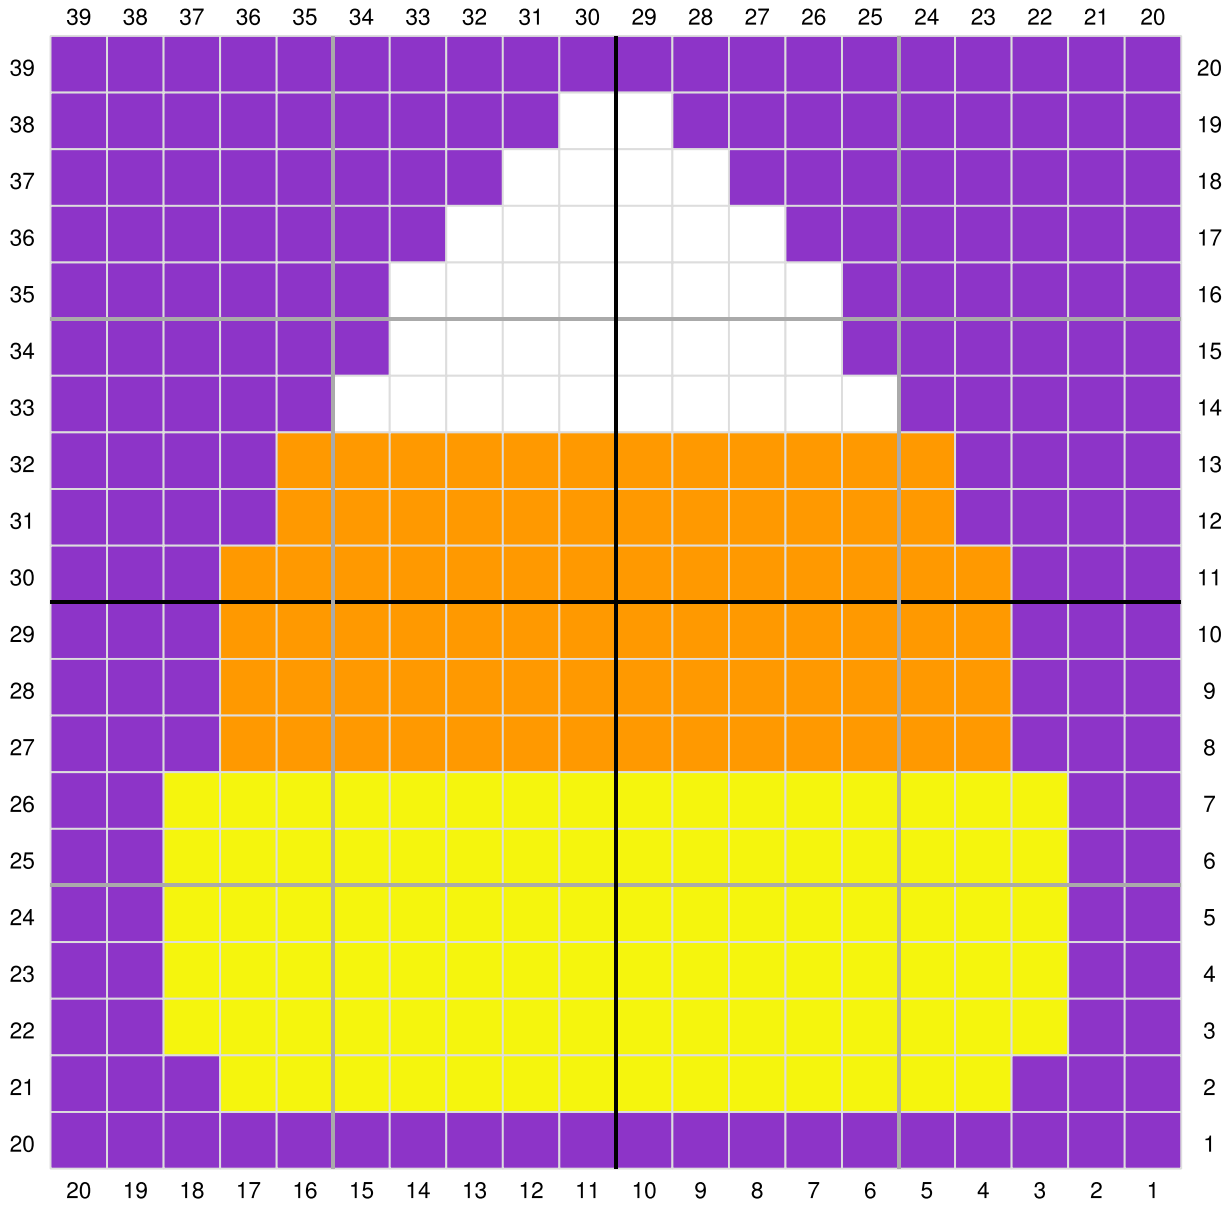

Candy Corn

Lovableloops.com

- white
- yellow
- purple
- orange