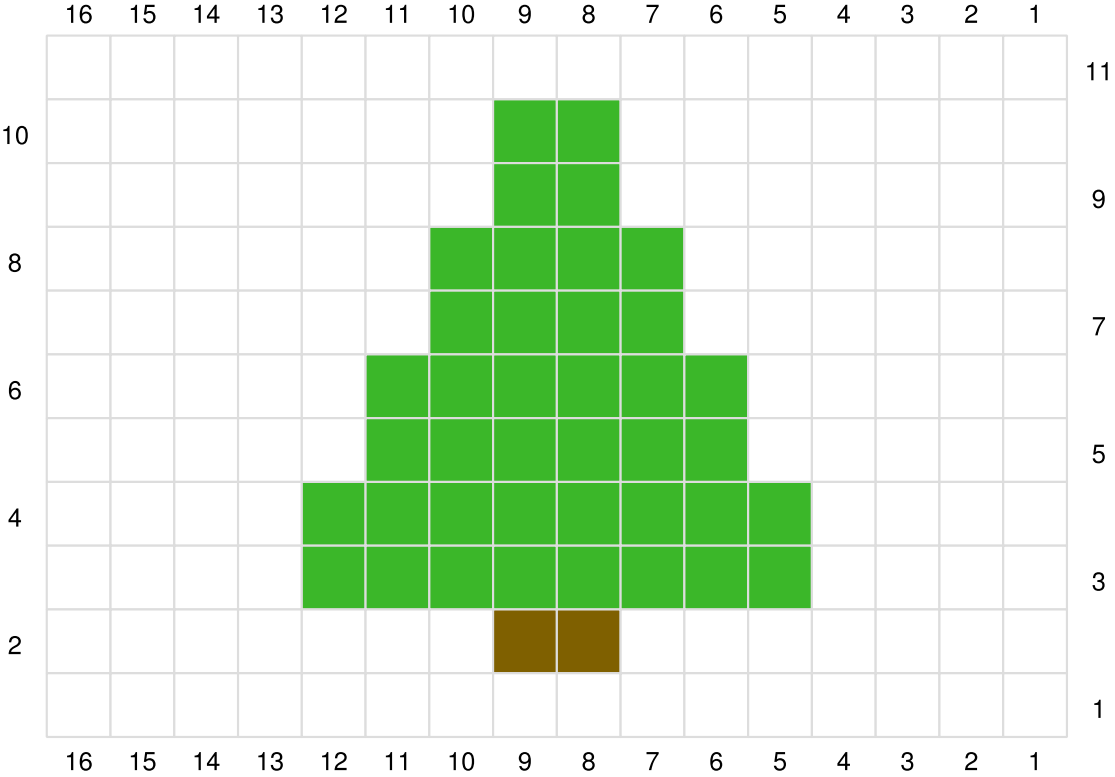

Winter Coaster

Lovableloops.com

- White
- Green
- Brown