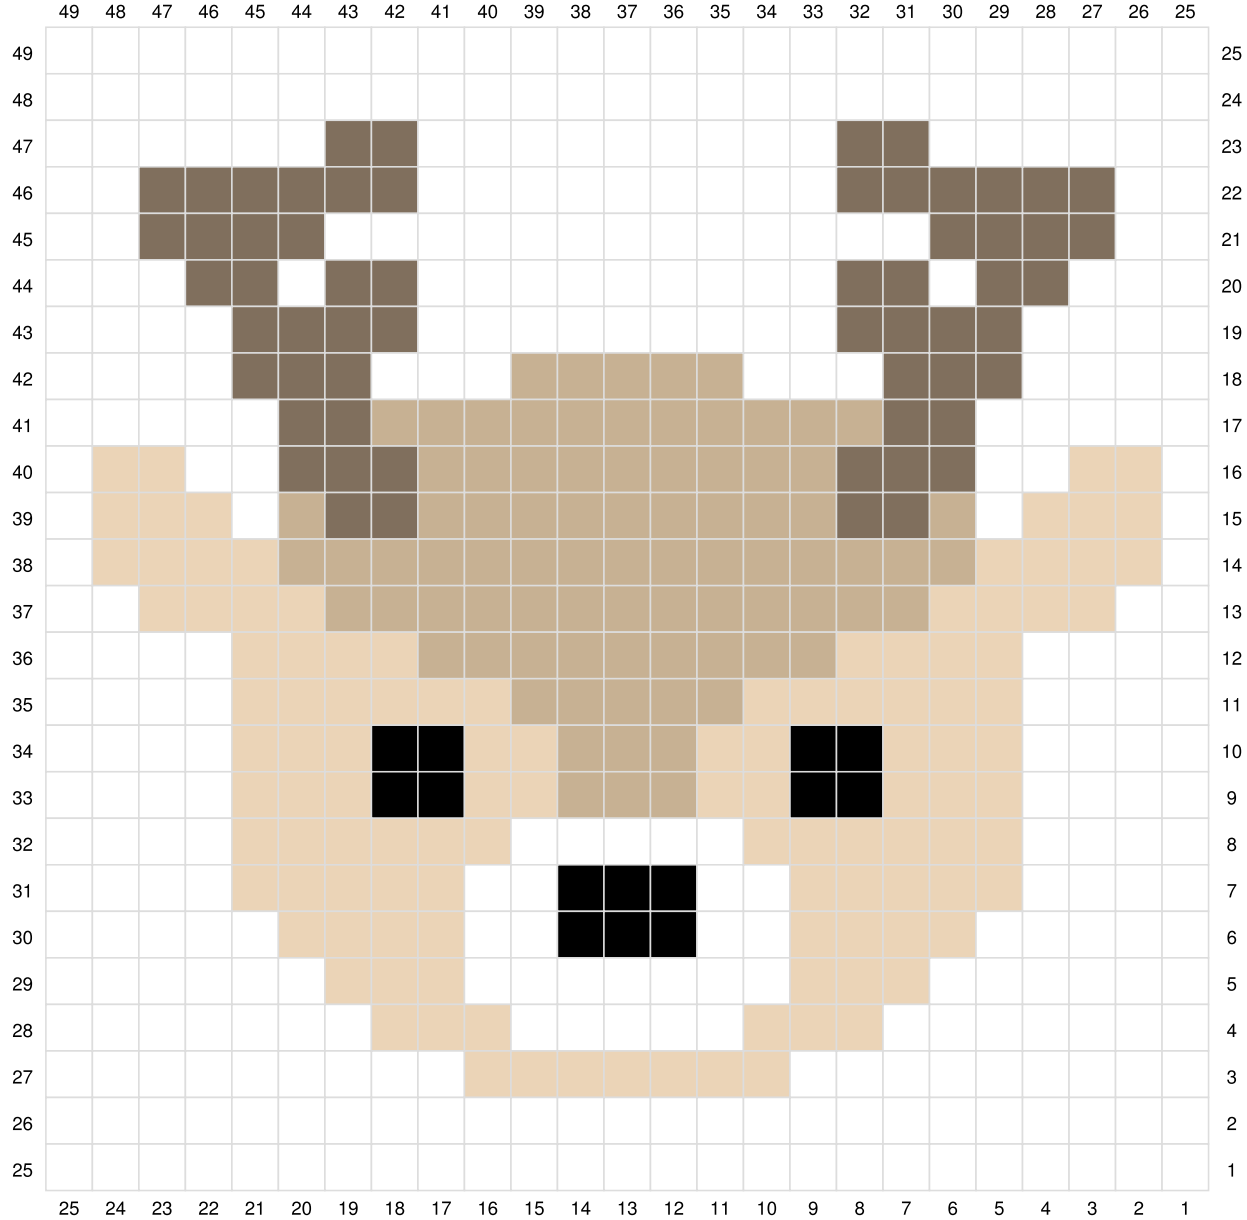

Deer Graph

Lovableloops.com

-  white
-  dark brown
-  brown
-  tan
-  black