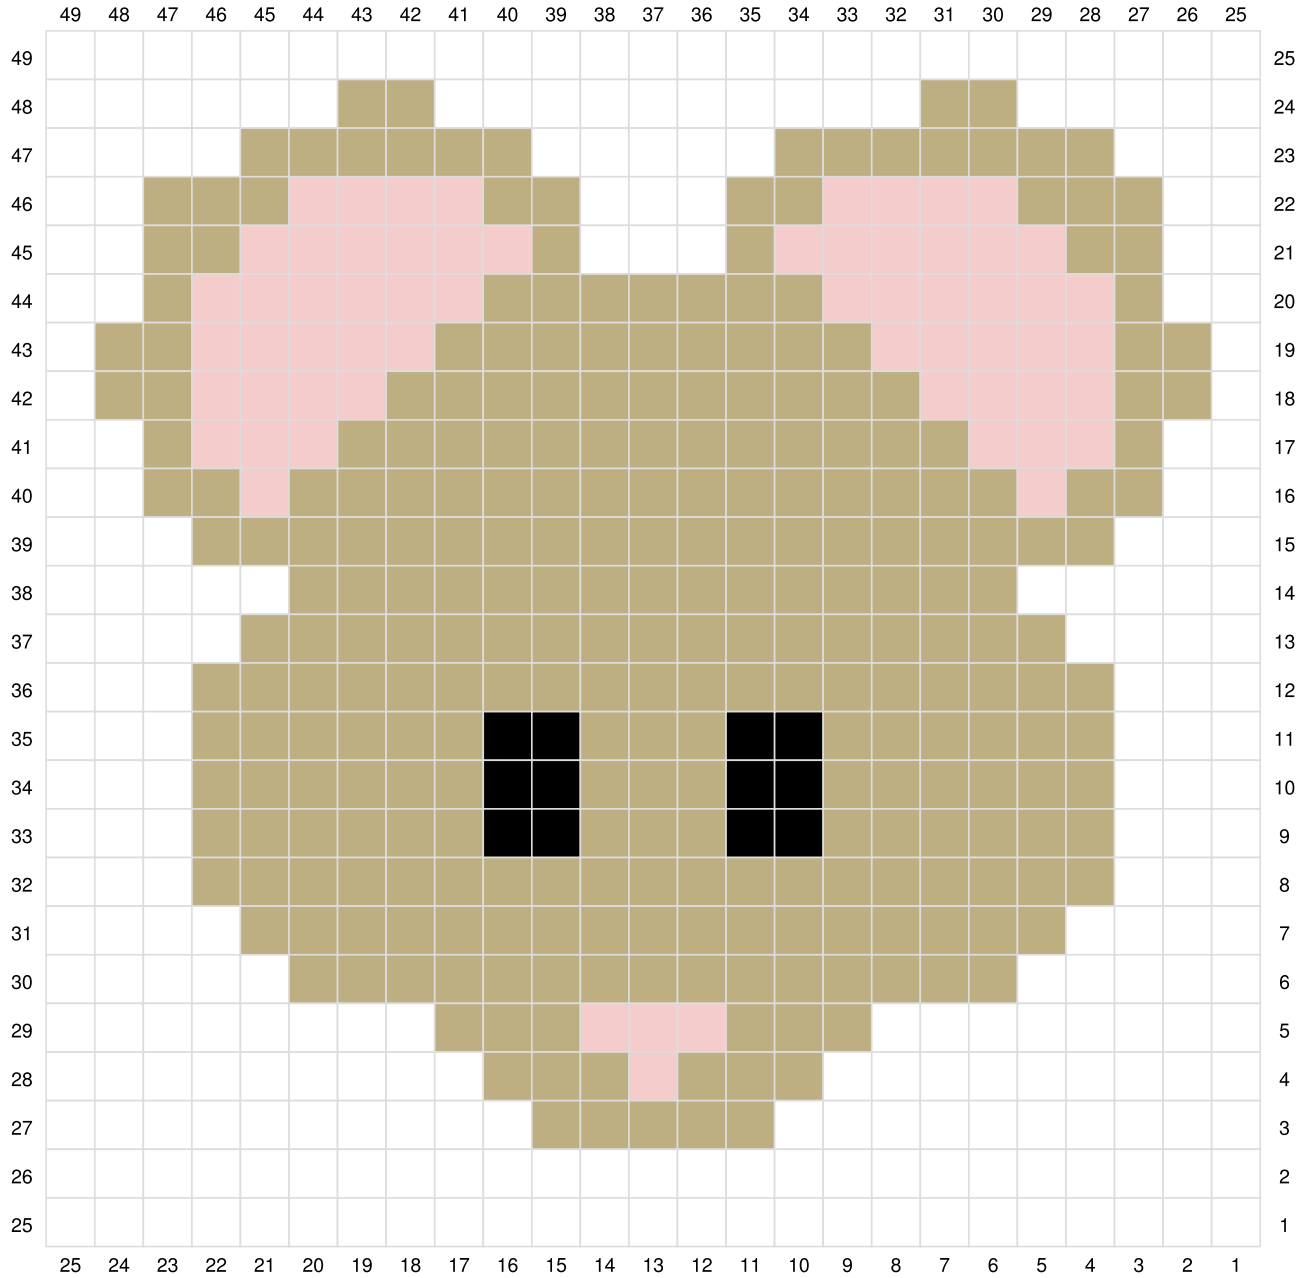

Mouse Graph

Lovableloops.com

- Tan
- Black
- Pink
- White