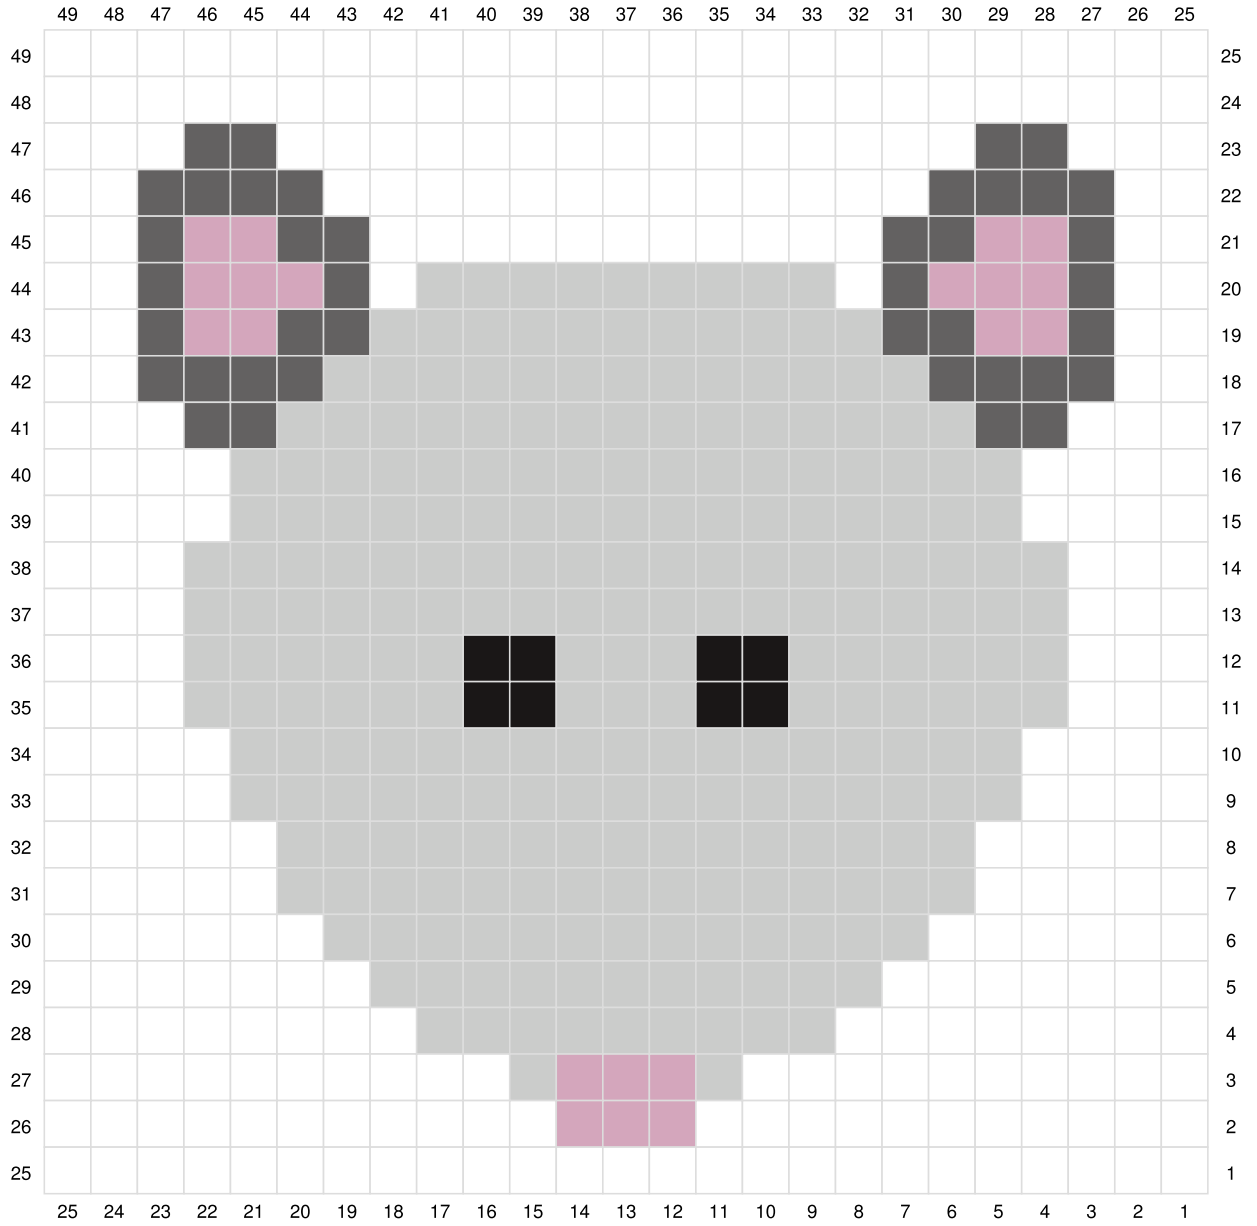

# Possum Graph

Lovableloops.com

- white
- pink
- black
- gray
- dark gray