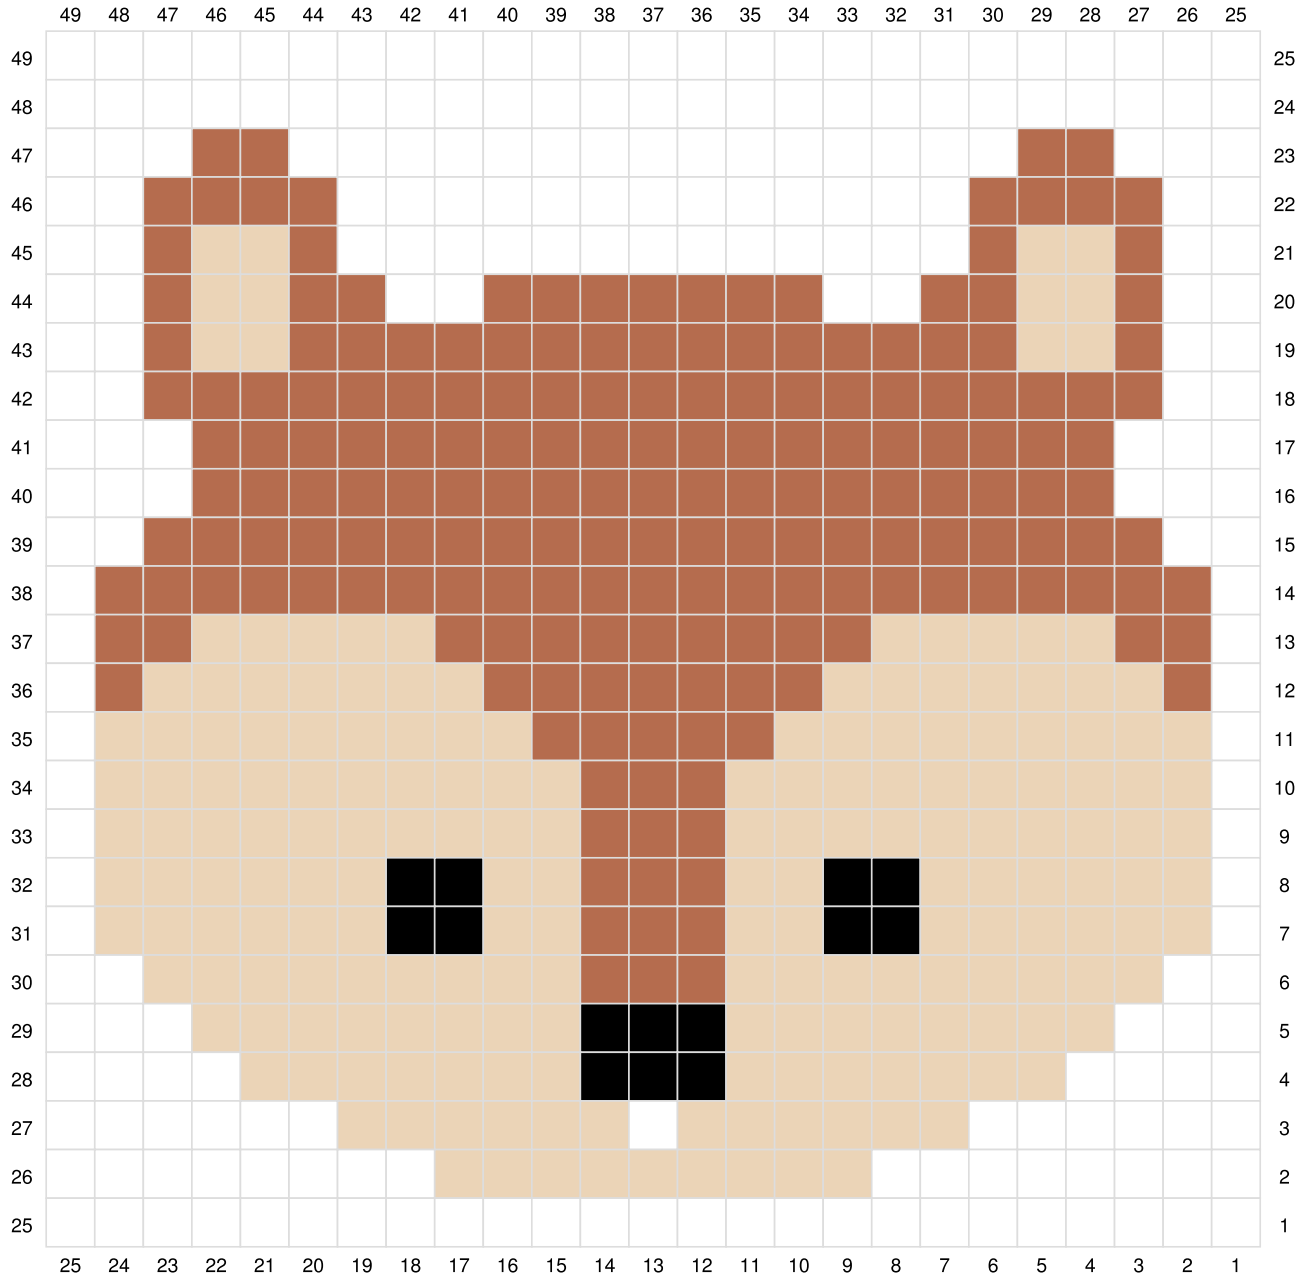

Squirrel Graph

Lovableloops.com

- white
- brown
- tan
- black