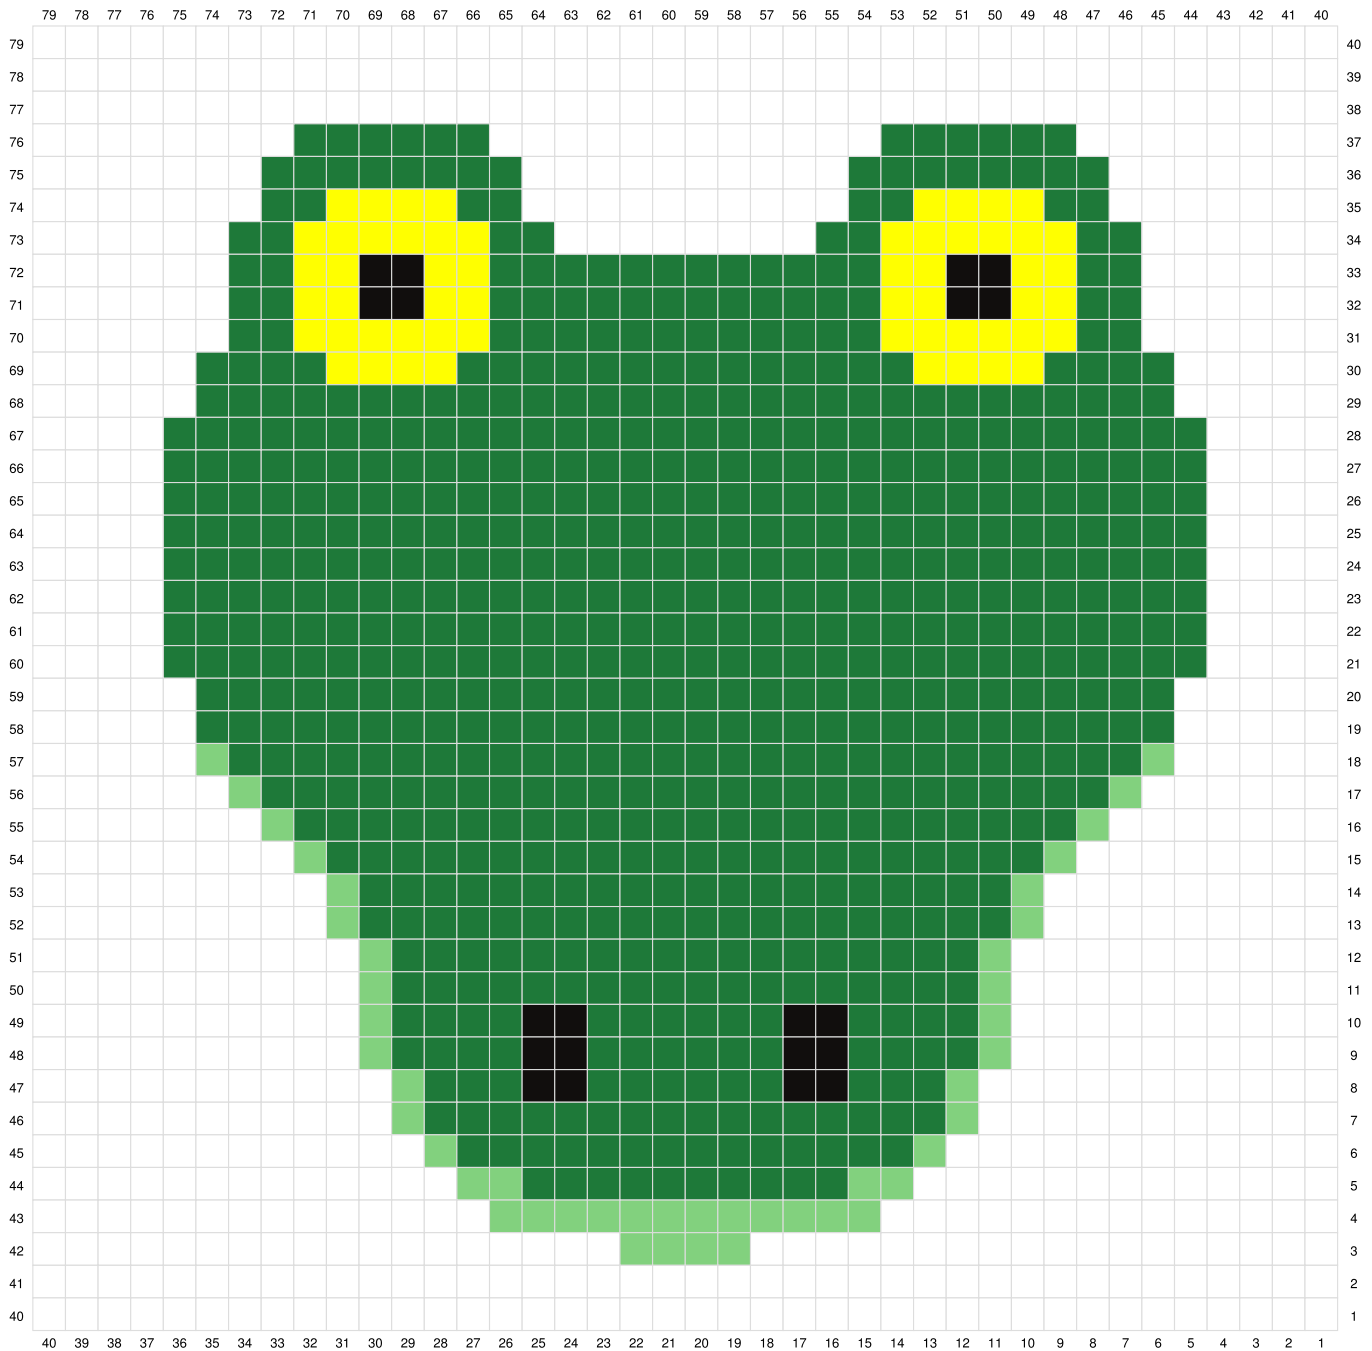

Alligator Graph

LovableLoops.com

- white
- green
- yellow
- black
- light green