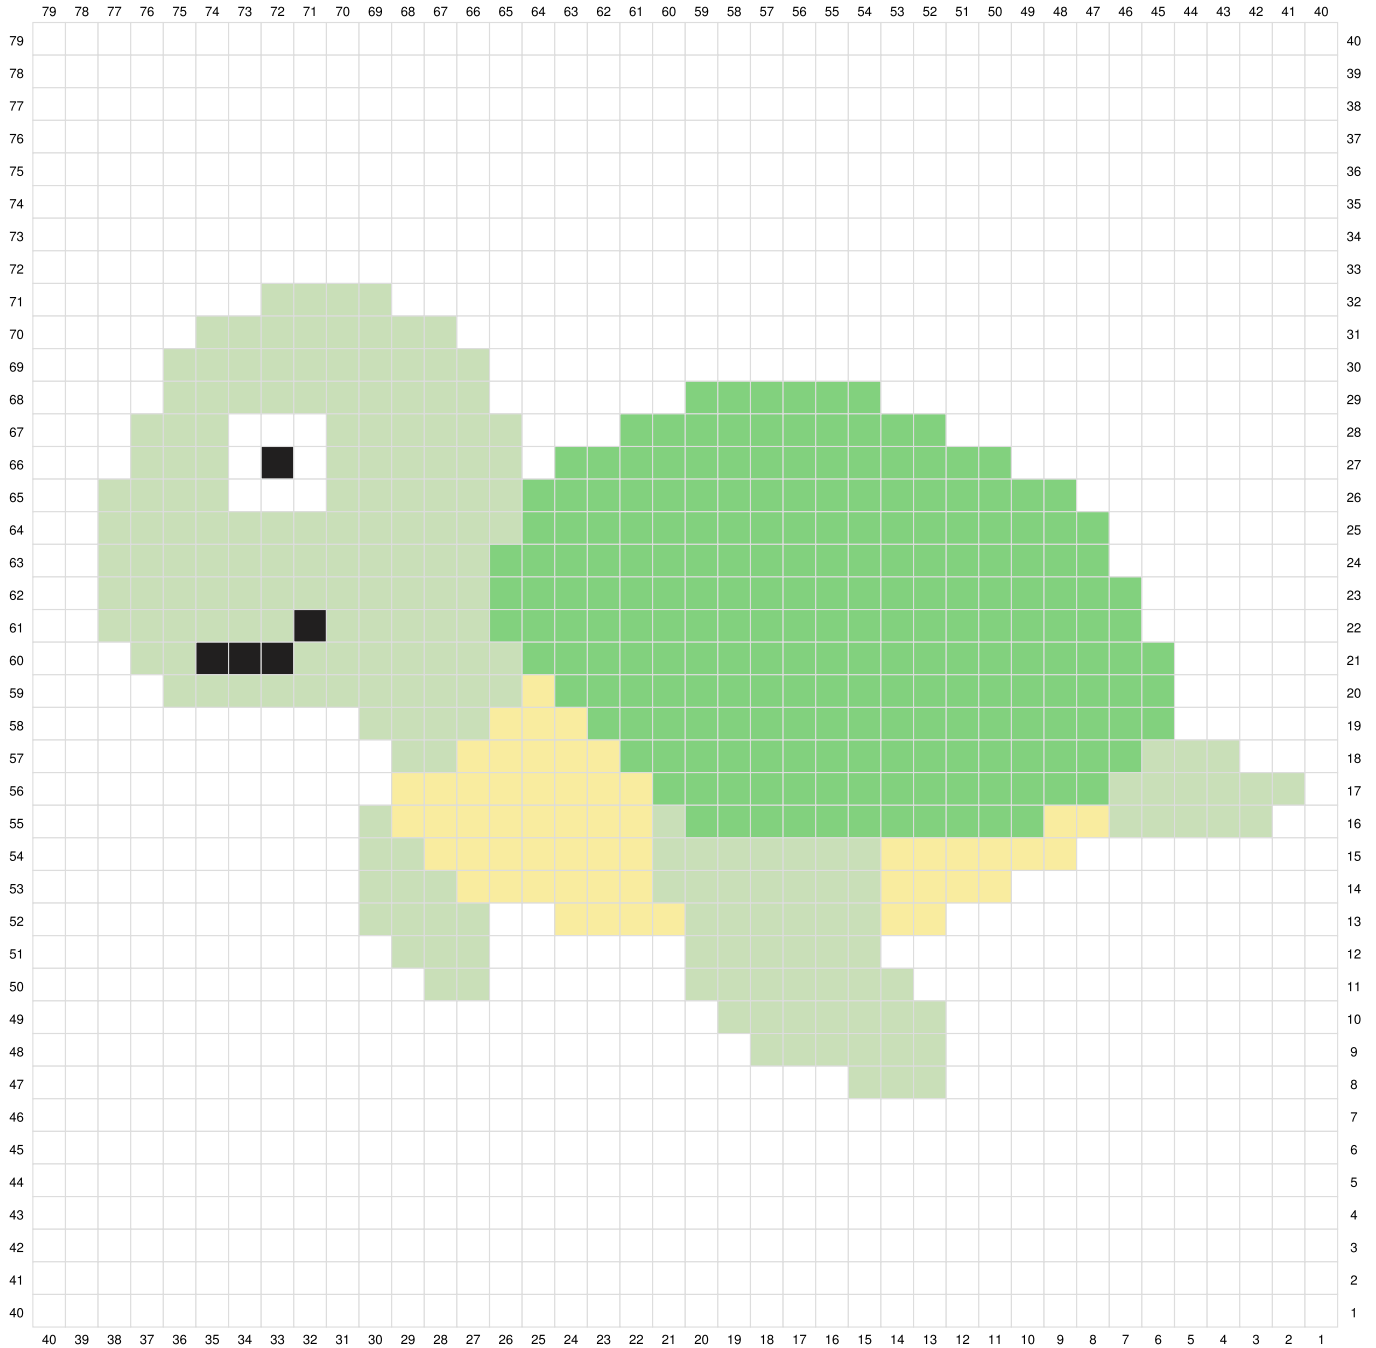

Turtle Graph

Lovableloops.com

- white
- light green
- green
- black
- yellow